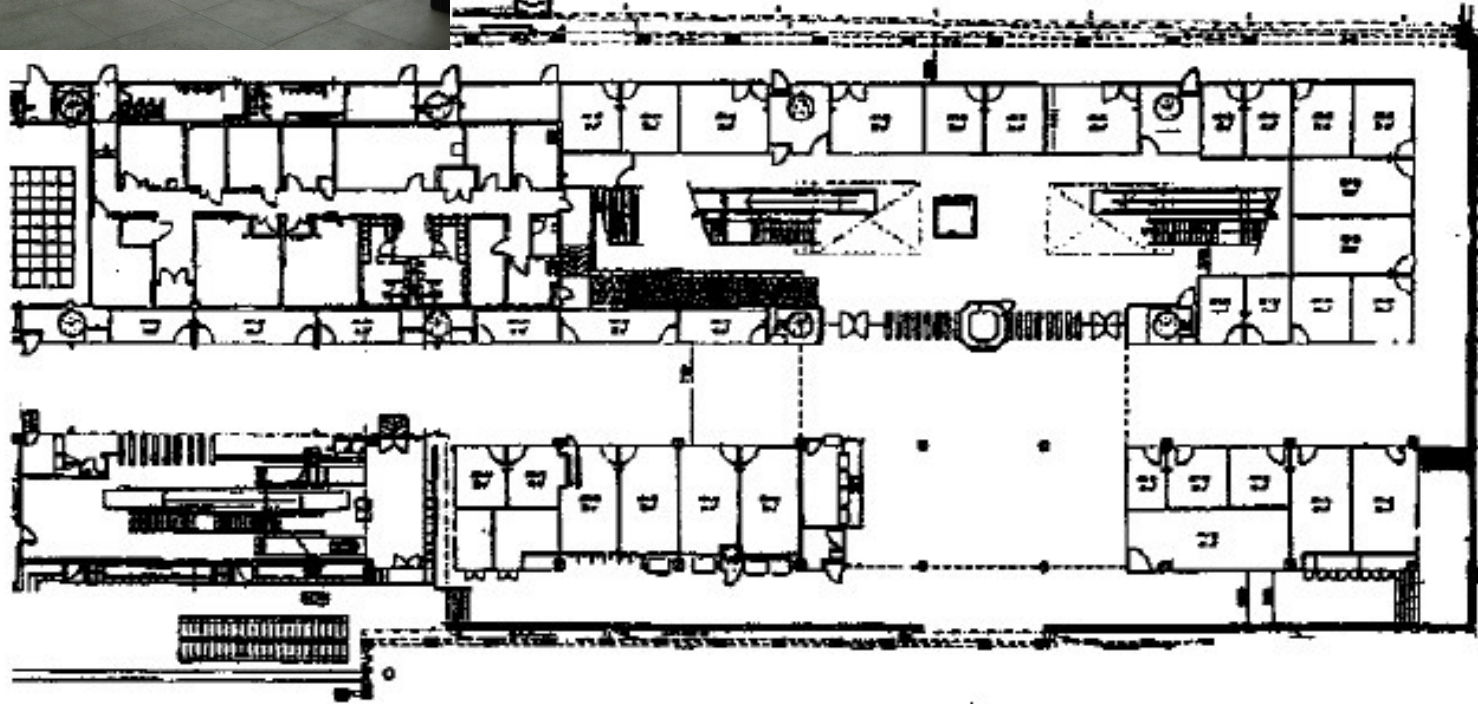

Choa Chu Kang Xchange

To Bus Interchange

Event space in Xchange (near the steps to bus interchange)

XES-01 to XES-05, 4m by 3m each

XES-06. 2m by 2m

To Lot 1 Shopping Centre