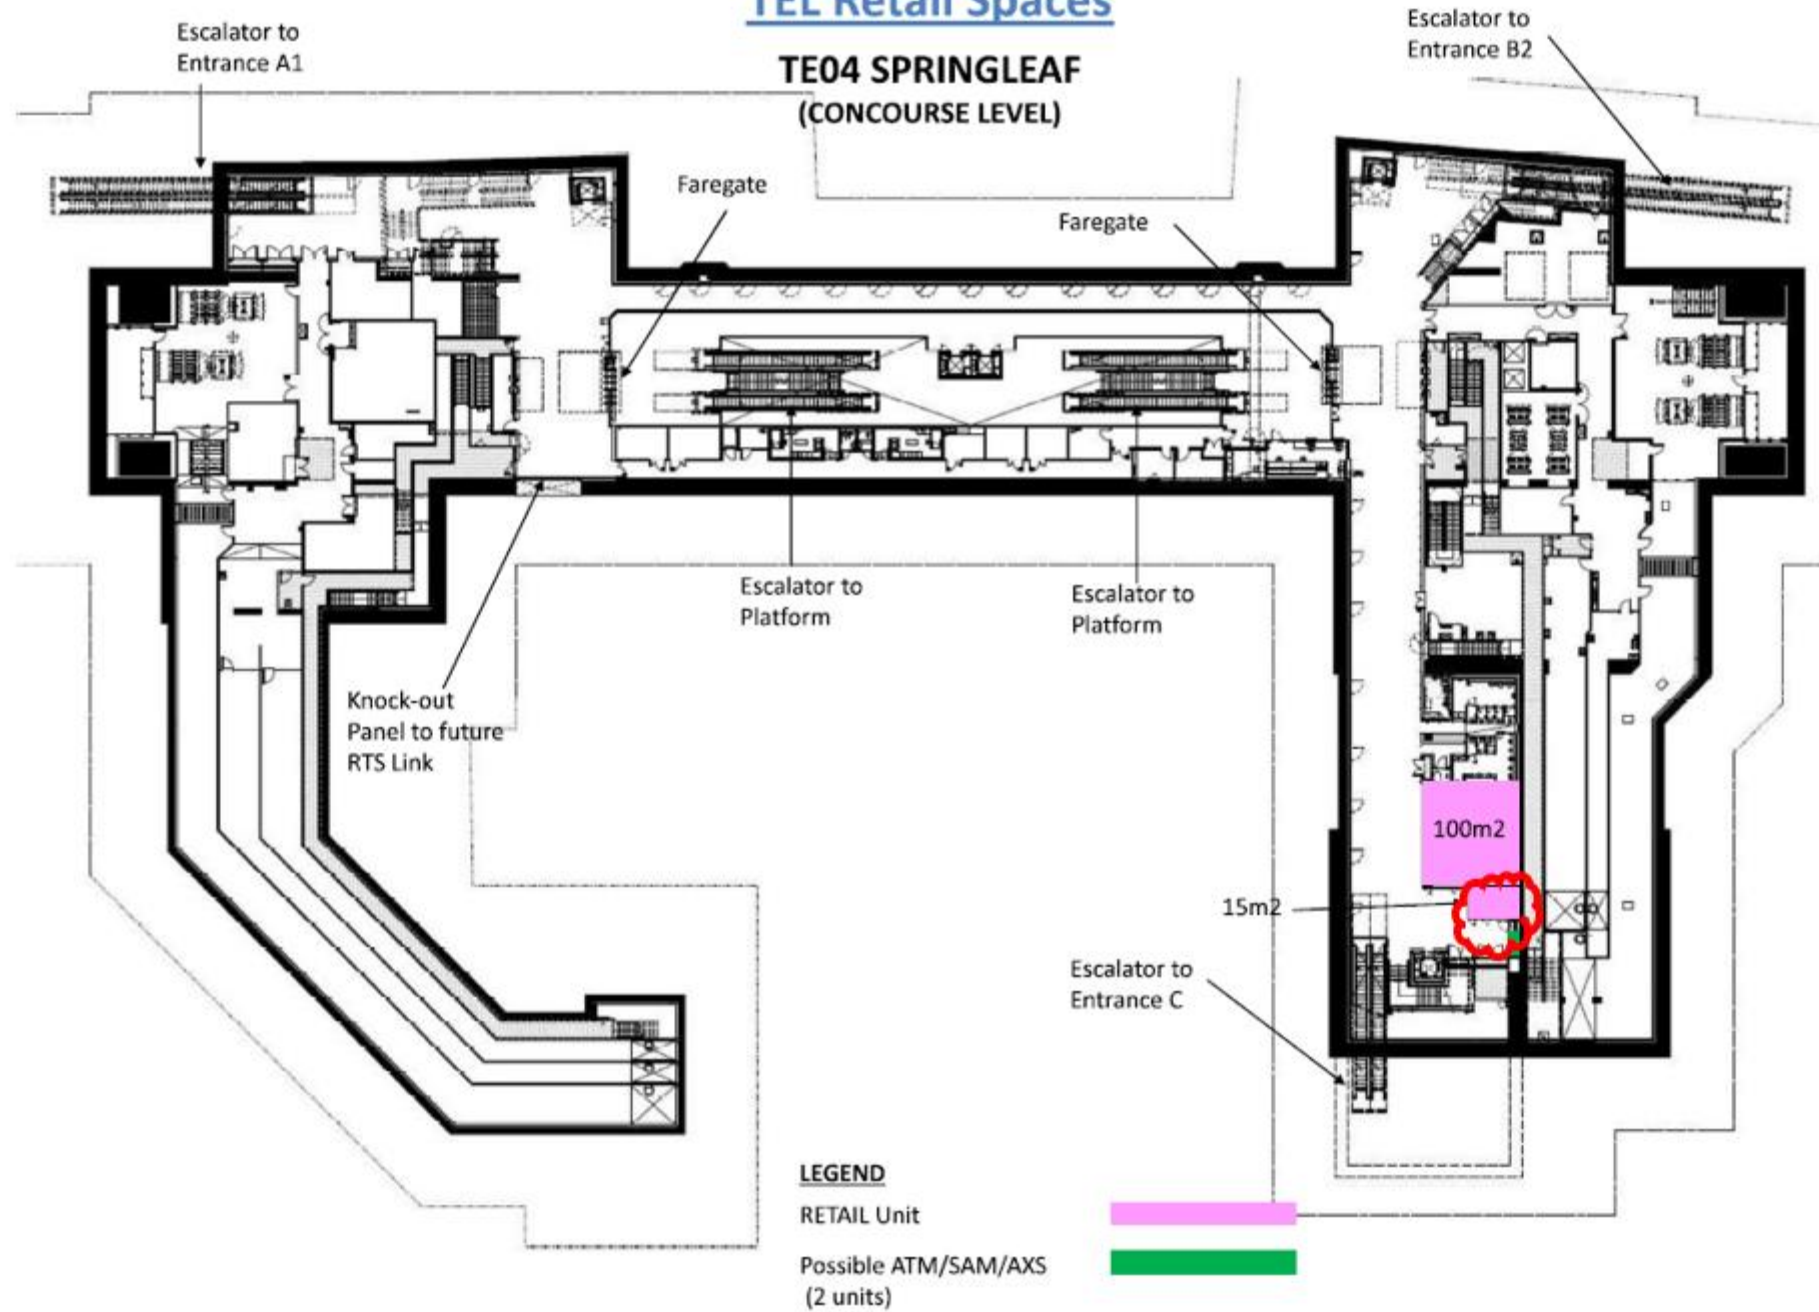

TEL Retail Spaces

TE04 SPRINGLEAF (CONCOURSE LEVEL)

LEGEND

RETAIL Unit

Possible ATM/SAM/AXS
(2 units)