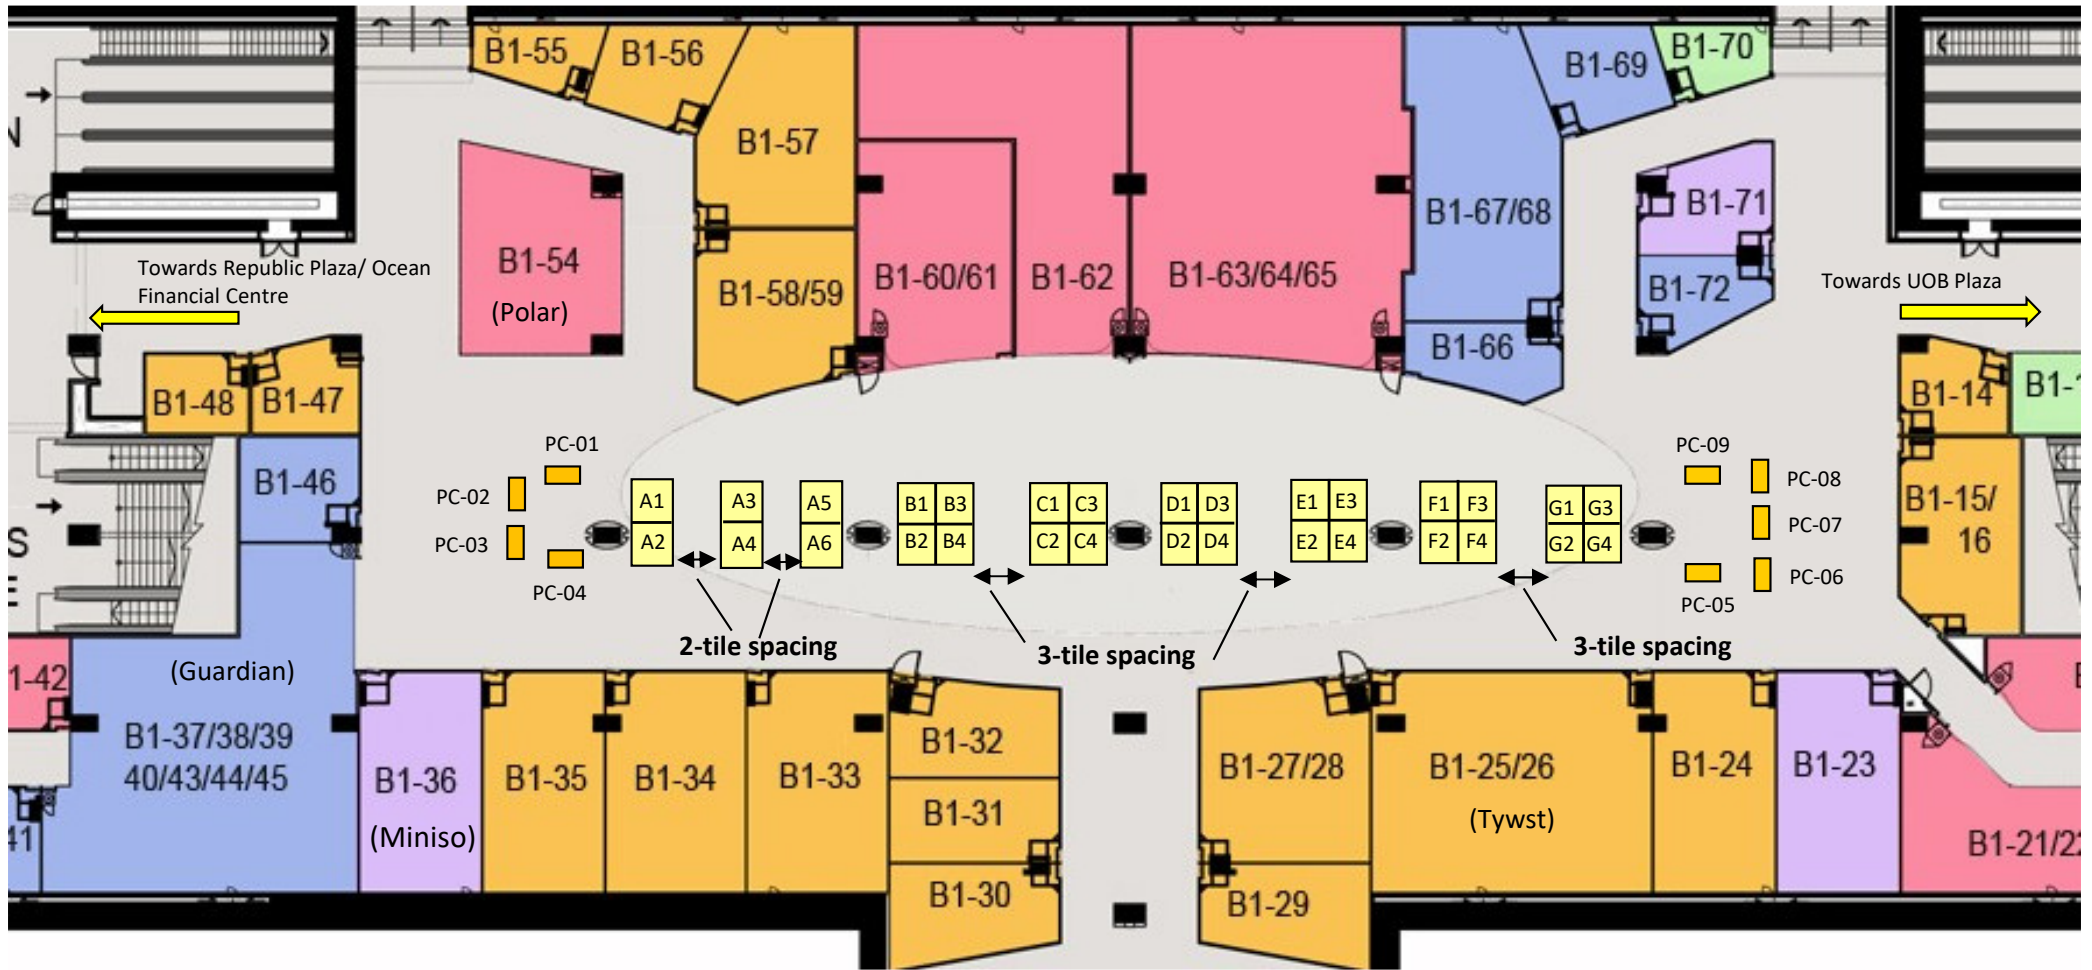

# Raffles Place MRT (basement 1)

Towards One Raffles Place

Towards One Raffles Place

Towards CIMB Plaza

- Legend:
- BOOTH (2m x 2m)
  - PUSHCART
  - PILLAR

Note: - Not drawn to scale  
 - shop names are for wayfinding purposes only