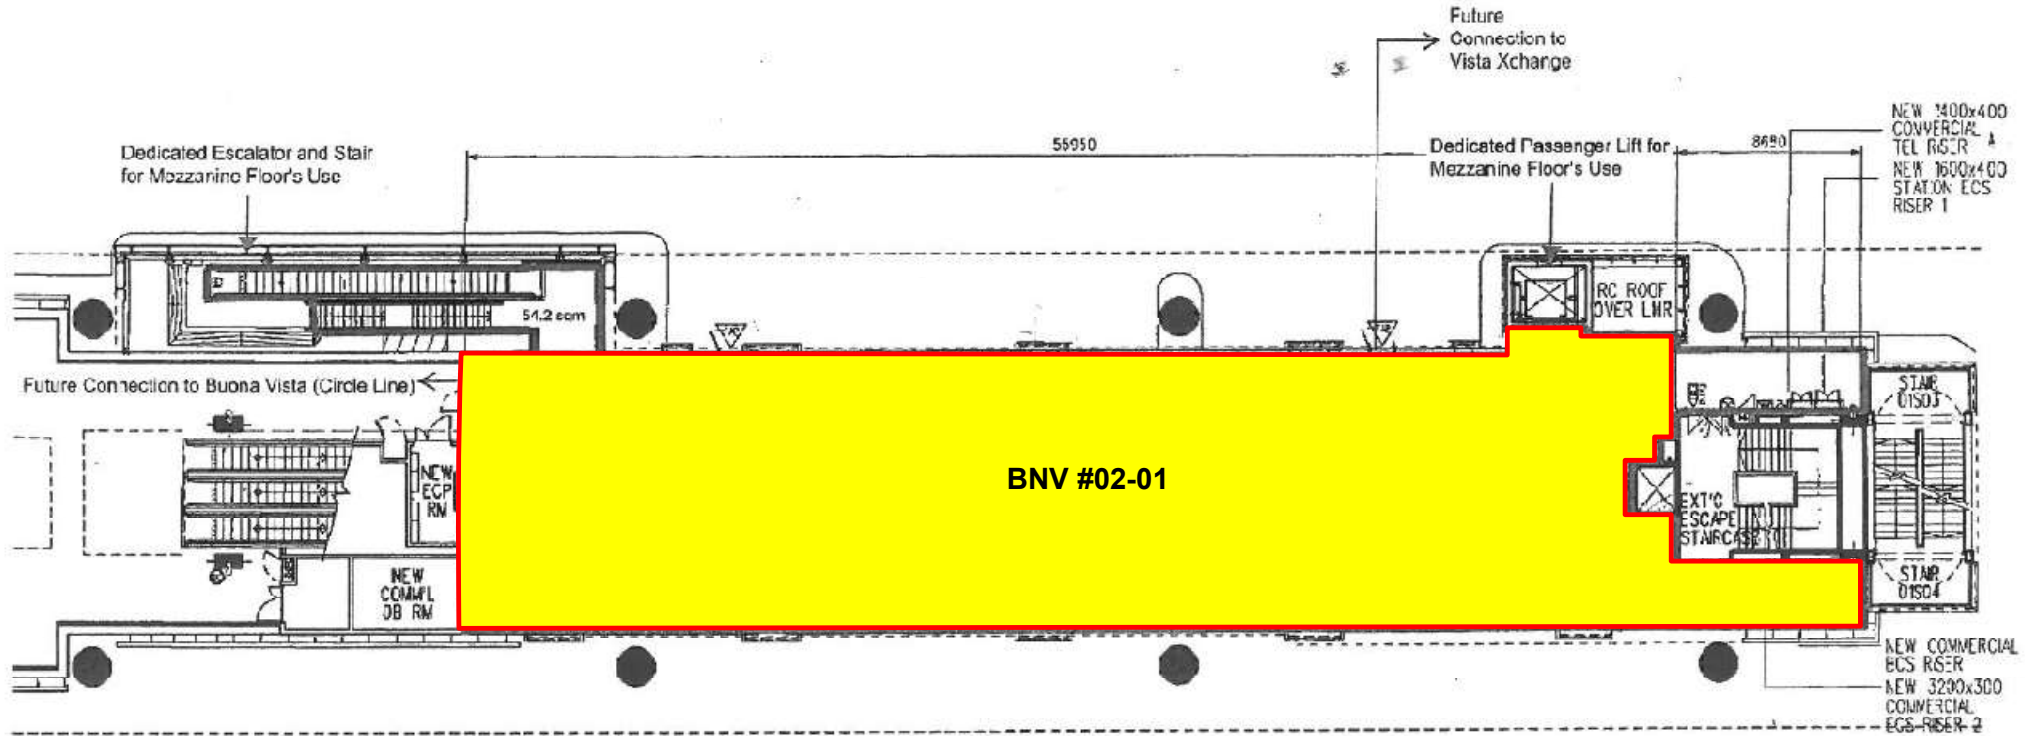

Buona Vista Xchange (Mezzanine Level)

Launch as Xchange
JUL 2009

MEZZANINE LEVEL PLAN (BUONA VISTA MRT STATION) (FLOOR PLAN & AREA SUBJECT TO CHANGES)

THIS IS NOT A SURVEY DRAWING & THE MEASUREMENTS ARE
TAKEN FROM LTA DRAWING W/355/BNV/ALP/0015/J
SCALE 1:250 @ A3