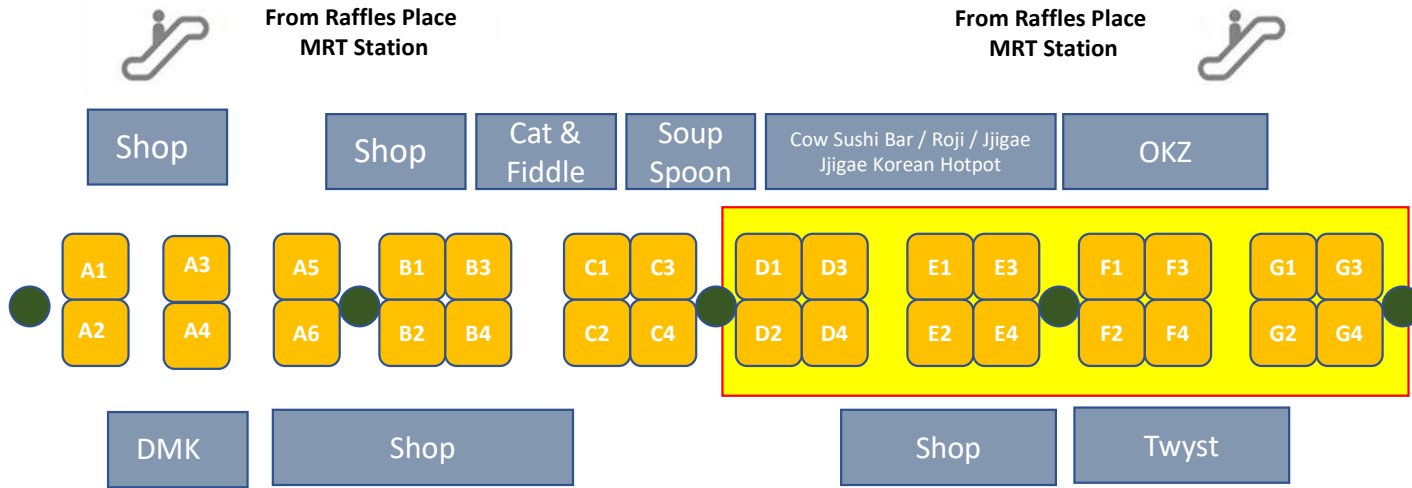

Option 8

Event Floor Plan

Raffles Xchange

24m x 2m

Mon-Fri (per week): \$14,720
 Sat, Sun & Public Holidays (Per Day): \$1,472

LEGEND PILLAR BOOTHS (2m x 2m) SHOPS

**All rates are subject to GST at the prevailing rate.*

Option 9

Event Floor Plan

Raffles Xchange

14m x 4m 

Mon-Fri (per week): \$17,174
 Sat, Sun & Public Holidays (Per Day): \$1,717

LEGEND  PILLAR  BOOTHS (2m x 2m)  SHOPS

*All rates are subject to GST at the prevailing rate.

Option 10

Event Floor Plan

Raffles Xchange

16m x 4m 

Mon-Fri (per week): \$19,627
 Sat, Sun & Public Holidays (Per Day): \$1,962

LEGEND  PILLAR  BOOTHS (2m x 2m)  SHOPS

**All rates are subject to GST at the prevailing rate.*

Option 11

Event Floor Plan

Raffles Xchange

10m x 4m 

Mon-Fri (per week): \$12,267
 Sat, Sun & Public Holidays (Per Day): \$1,226

LEGEND  PILLAR  BOOTHS (2m x 2m)  SHOPS

*All rates are subject to GST at the prevailing rate.