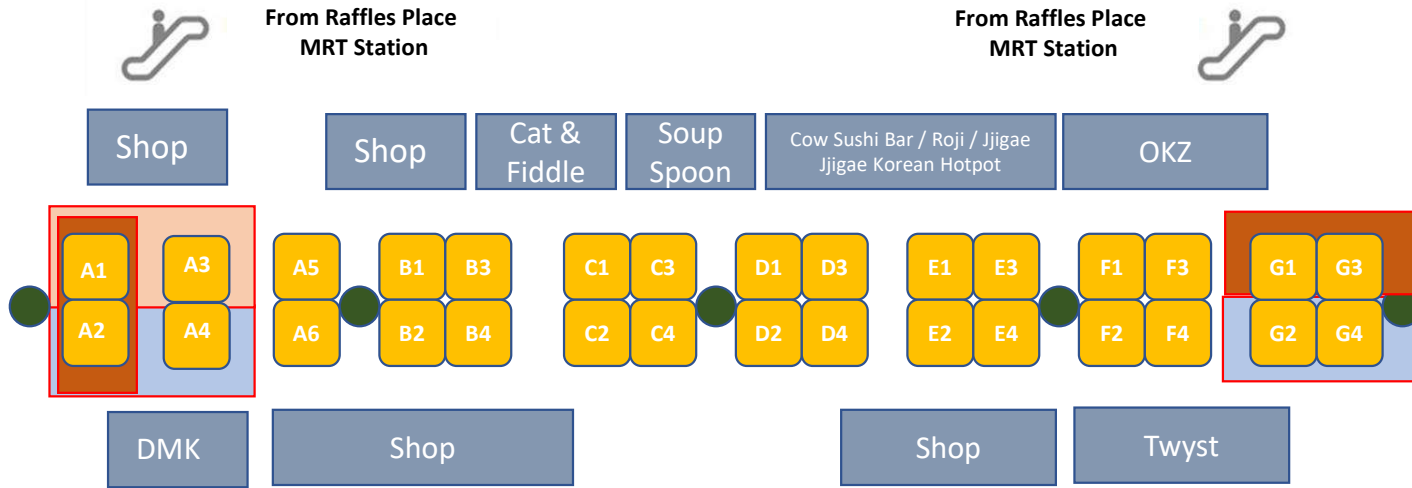

Event Floor Plan

Raffles Xchange

LEGEND ● PILLAR □ BOOTH (2m x 2m) □ SHOPS

Option 1

Event Floor Plan

Raffles Xchange

Mon-Fri (per week): \$2726
 Sat, Sun & Public Holidays (Per Day): \$272

LEGEND ● PILLAR [yellow box] BOOTHS (2m x 2m) [blue box] SHOPS

*All rates are subject to GST at the prevailing rate.

Option 2

Event Floor Plan

Raffles Xchange

4m x 4m 

Mon-Fri (per week): \$5,179
 Sat, Sun & Public Holidays (Per Day): \$517

LEGEND  PILLAR  BOOTHS (2m x 2m)  SHOPS

**All rates are subject to GST at the prevailing rate.*

Option 3

Event Floor Plan

Raffles Xchange

16m x 4m 

Mon-Fri (per week): \$22,898
 Sat, Sun & Public Holidays (Per Day): \$2,289

LEGEND  PILLAR  BOOTHS (2m x 2m)  SHOPS

*All rates are subject to GST at the prevailing rate.

Option 4

Event Floor Plan

Raffles Xchange

16m x 2m

Mon-Fri (per week): \$11,449
 Sat, Sun & Public Holidays (Per Day): \$1,144

LEGEND PILLAR BOOTHS (2m x 2m) SHOPS