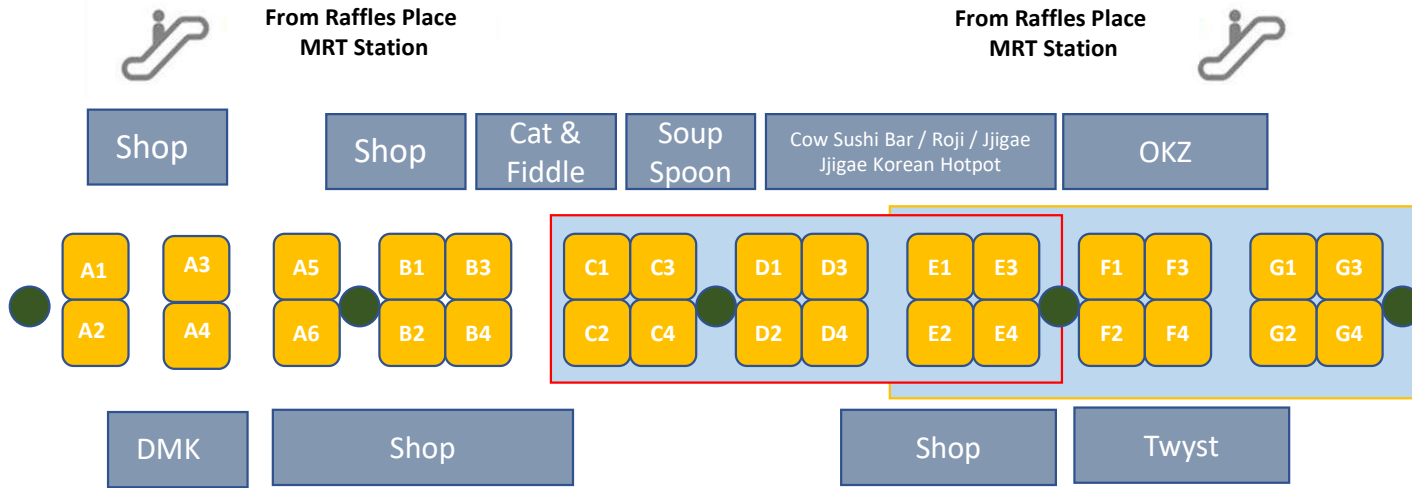

Option 10

Event Floor Plan

Raffles Xchange

16m x 4m 

Mon-Fri (per week): \$19,627
 Sat, Sun & Public Holidays (Per Day): \$1,962

LEGEND  PILLAR  BOOTHS (2m x 2m)  SHOPS

**All rates are subject to GST at the prevailing rate.*

Option 11

Event Floor Plan

Raffles Xchange

10m x 4m 

Mon-Fri (per week): \$12,267
 Sat, Sun & Public Holidays (Per Day): \$1,226

LEGEND  PILLAR  BOOTHS (2m x 2m)  SHOPS

*All rates are subject to GST at the prevailing rate.

Option 12

Event Floor Plan

Raffles Xchange

12m x 4m 

Mon-Fri (per week): \$14,720
 Sat, Sun & Public Holidays (Per Day): \$1,472

LEGEND  PILLAR  BOOTHS (2m x 2m)  SHOPS

*All rates are subject to GST at the prevailing rate.

Option 13

30m x 4m 

Mon-Fri (per week): \$28,623
Sat, Sun & Public Holidays (Per Day): \$2,862

LEGEND

-  PILLAR
-  BOOTHS (2m x 2m)
-  SHOPS

**All rates are subject to GST at the prevailing rate.*