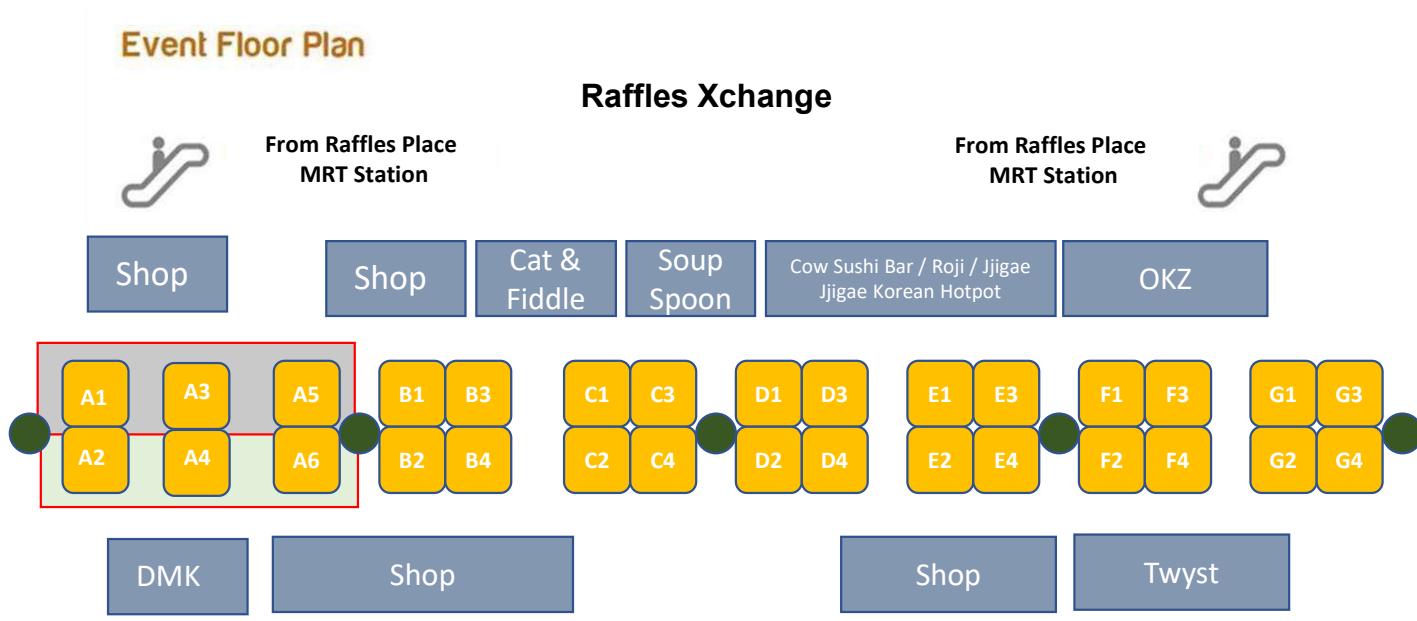

Option 7

Mon-Fri (per week): $3,680
Sat, Sun & Public Holidays (Per Day): $368

LEGEND ● PILLAR □ BOOTH (2m x 2m) □ SHOPS

*All rates are subject to GST at the prevailing rate.