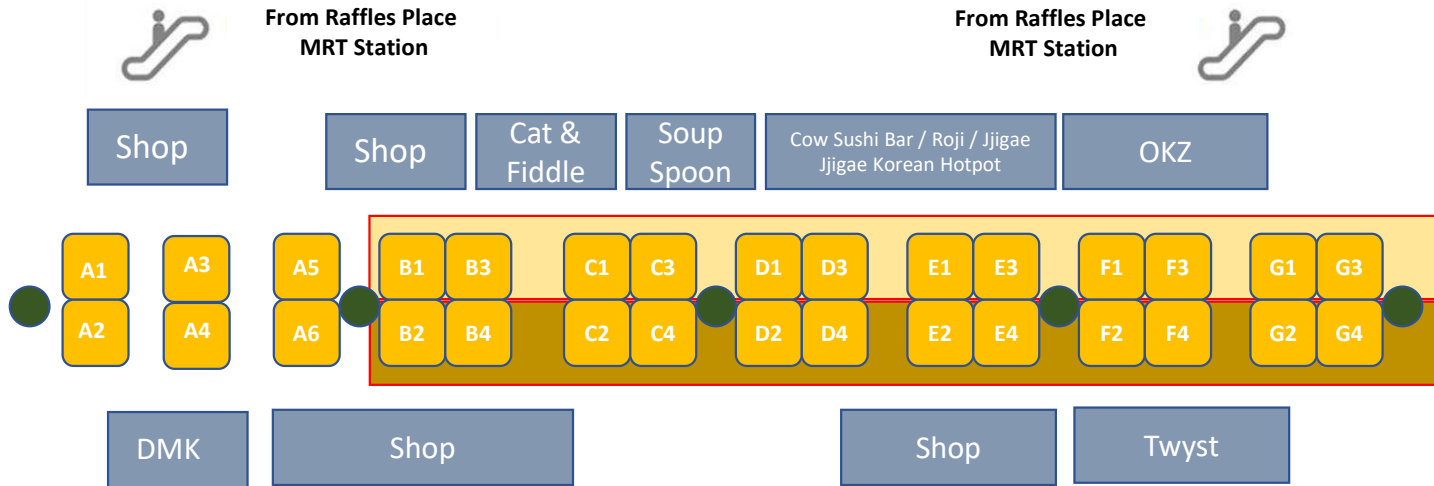

**All rates are subject to GST at the prevailing rate.*

Option 7

Mon-Fri (per week): \$3,680
 Sat, Sun & Public Holidays (Per Day): \$368

LEGEND ● PILLAR □ BOOTH (2m x 2m) □ SHOPS

**All rates are subject to GST at the prevailing rate.*

Option 8

Event Floor Plan

Raffles Xchange

24m x 2m

Mon-Fri (per week): \$14,720
 Sat, Sun & Public Holidays (Per Day): \$1,472

LEGEND PILLAR BOOTHS (2m x 2m) SHOPS

**All rates are subject to GST at the prevailing rate.*