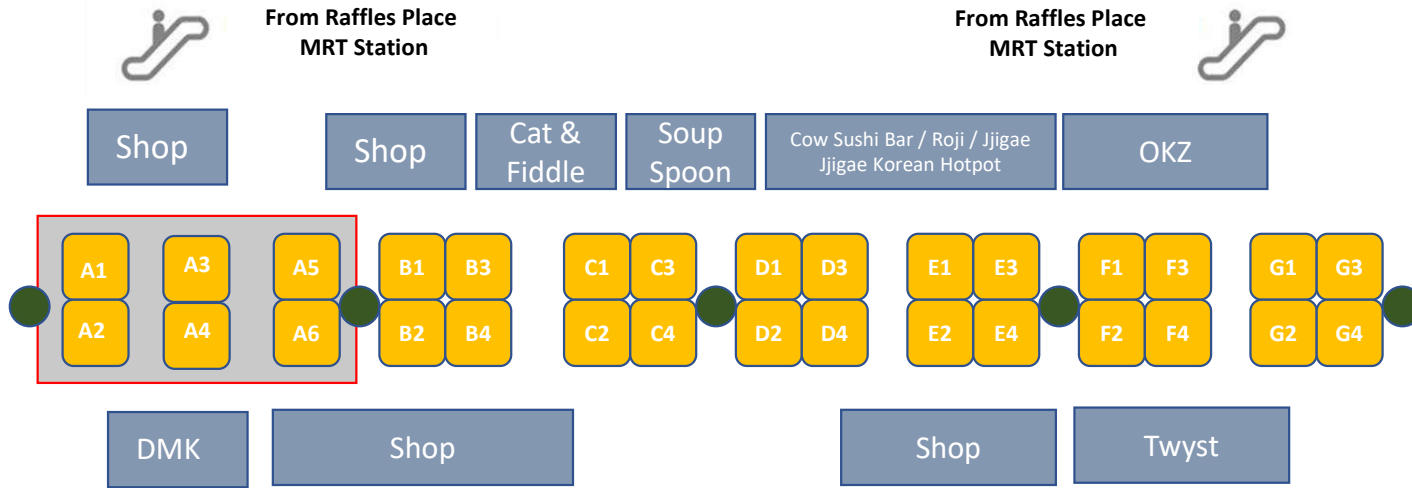

**All rates are subject to GST at the prevailing rate.*

Option 3

Event Floor Plan

Raffles Xchange

16m x 4m 

Mon-Fri (per week): \$22,898
 Sat, Sun & Public Holidays (Per Day): \$2,289

LEGEND  PILLAR  BOOTHS (2m x 2m)  SHOPS

*All rates are subject to GST at the prevailing rate.

Option 4

Event Floor Plan

Raffles Xchange

16m x 2m

Mon-Fri (per week): \$11,449
 Sat, Sun & Public Holidays (Per Day): \$1,144

LEGEND PILLAR BOOTHS (2m x 2m) SHOPS

**All rates are subject to GST at the prevailing rate.*

Option 5

Event Floor Plan

Raffles Xchange

6m x 4m 

Mon-Fri (per week): \$7,360
 Sat, Sun & Public Holidays (Per Day): \$736

LEGEND  PILLAR  BOOTHS (2m x 2m)  SHOPS

**All rates are subject to GST at the prevailing rate.*

Option 6

Event Floor Plan

Raffles Xchange

24m x 4m 

Mon-Fri (per week): \$29,441
 Sat, Sun & Public Holidays (Per Day): \$2,944

LEGEND  PILLAR  BOOTHS (2m x 2m)  SHOPS