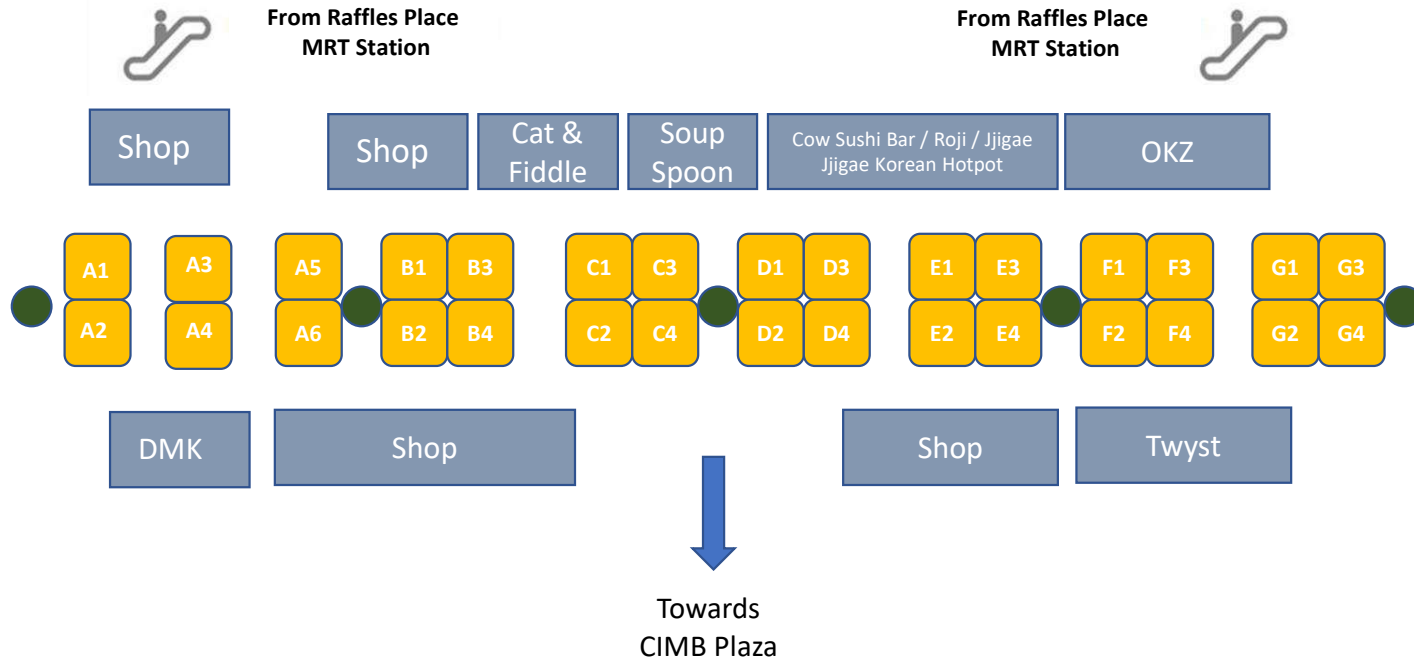

Event Floor Plan

Raffles Xchange

LEGEND ● PILLAR □ BOOTH (2m x 2m) □ SHOPS

Option 1

Event Floor Plan

Raffles Xchange

Mon-Fri (per week): \$2726
 Sat, Sun & Public Holidays (Per Day): \$272

LEGEND ● PILLAR [yellow box] BOOTHS (2m x 2m) [blue box] SHOPS

*All rates are subject to GST at the prevailing rate.

Option 2

Event Floor Plan

Raffles Xchange

4m x 4m 

Mon-Fri (per week): \$5,179
 Sat, Sun & Public Holidays (Per Day): \$517

LEGEND  PILLAR  BOOTHS (2m x 2m)  SHOPS

**All rates are subject to GST at the prevailing rate.*

Option 3

Event Floor Plan

Raffles Xchange

16m x 4m 

Mon-Fri (per week): \$22,898
 Sat, Sun & Public Holidays (Per Day): \$2,289

LEGEND  PILLAR  BOOTHS (2m x 2m)  SHOPS

**All rates are subject to GST at the prevailing rate.*

Option 5

Event Floor Plan

Raffles Xchange

6m x 4m 

Mon-Fri (per week): \$7,360
 Sat, Sun & Public Holidays (Per Day): \$736

LEGEND  PILLAR  BOOTHS (2m x 2m)  SHOPS