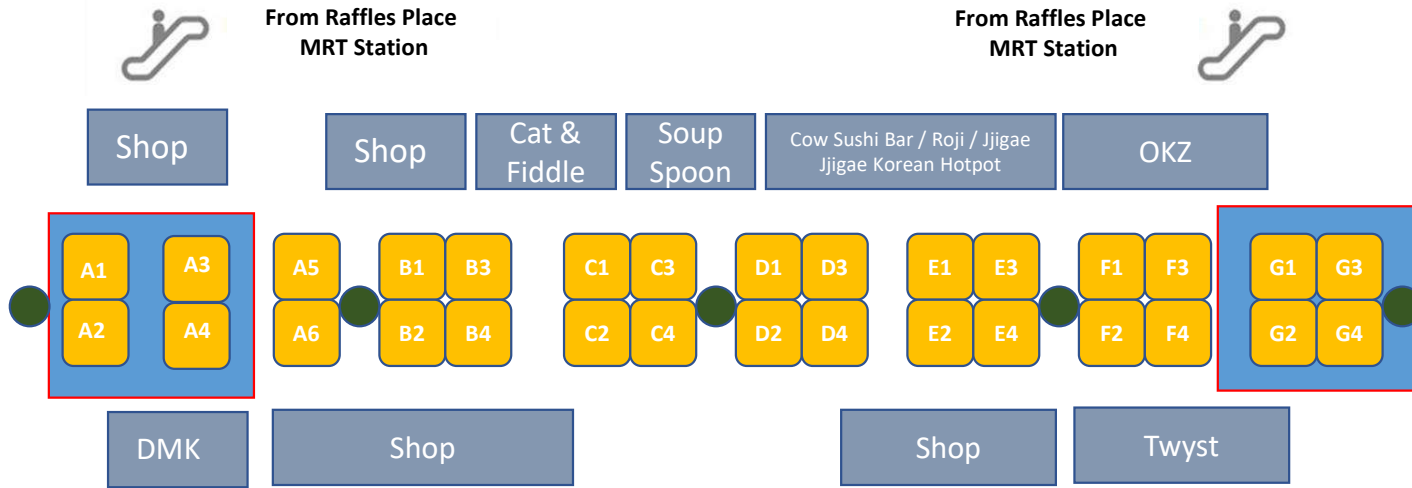

Event Floor Plan

Raffles Xchange

LEGEND ● PILLAR □ BOOTH (2m x 2m) □ SHOPS

Option 1

Event Floor Plan

Raffles Xchange

Mon-Fri (per week): \$2726
 Sat, Sun & Public Holidays (Per Day): \$272

LEGEND ● PILLAR [yellow box] BOOTHS (2m x 2m) [blue box] SHOPS

*All rates are subject to GST at the prevailing rate.

Option 2

Event Floor Plan

Raffles Xchange

4m x 4m 

Mon-Fri (per week): \$5,179
 Sat, Sun & Public Holidays (Per Day): \$517

LEGEND  PILLAR  BOOTHS (2m x 2m)  SHOPS

**All rates are subject to GST at the prevailing rate.*

Option 3

Event Floor Plan

Raffles Xchange

16m x 4m 

Mon-Fri (per week): \$22,898
 Sat, Sun & Public Holidays (Per Day): \$2,289

LEGEND  PILLAR  BOOTHS (2m x 2m)  SHOPS

*All rates are subject to GST at the prevailing rate.

Option 4

Event Floor Plan

Raffles Xchange

16m x 2m

Mon-Fri (per week): \$11,449
 Sat, Sun & Public Holidays (Per Day): \$1,144

LEGEND PILLAR BOOTHS (2m x 2m) SHOPS