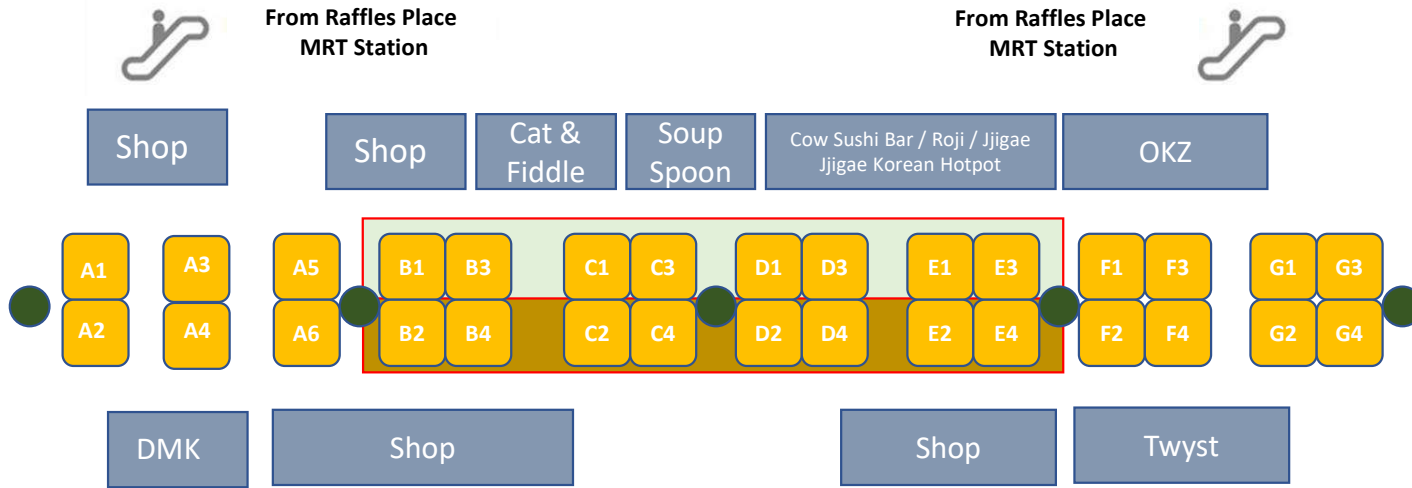

*All rates are subject to GST at the prevailing rate.

Option 2

Event Floor Plan

Raffles Xchange

4m x 4m 

Mon-Fri (per week): \$5,179
 Sat, Sun & Public Holidays (Per Day): \$517

LEGEND  PILLAR  BOOTHS (2m x 2m)  SHOPS

**All rates are subject to GST at the prevailing rate.*

Option 3

Event Floor Plan

Raffles Xchange

16m x 4m 

Mon-Fri (per week): \$22,898
 Sat, Sun & Public Holidays (Per Day): \$2,289

LEGEND  PILLAR  BOOTHS (2m x 2m)  SHOPS

*All rates are subject to GST at the prevailing rate.

Option 4

Event Floor Plan

Raffles Xchange

16m x 2m

Mon-Fri (per week): \$11,449
 Sat, Sun & Public Holidays (Per Day): \$1,144

LEGEND PILLAR BOOTHS (2m x 2m) SHOPS

**All rates are subject to GST at the prevailing rate.*

Option 5

Event Floor Plan

Raffles Xchange

6m x 4m 

Mon-Fri (per week): \$7,360
 Sat, Sun & Public Holidays (Per Day): \$736

LEGEND  PILLAR  BOOTHS (2m x 2m)  SHOPS