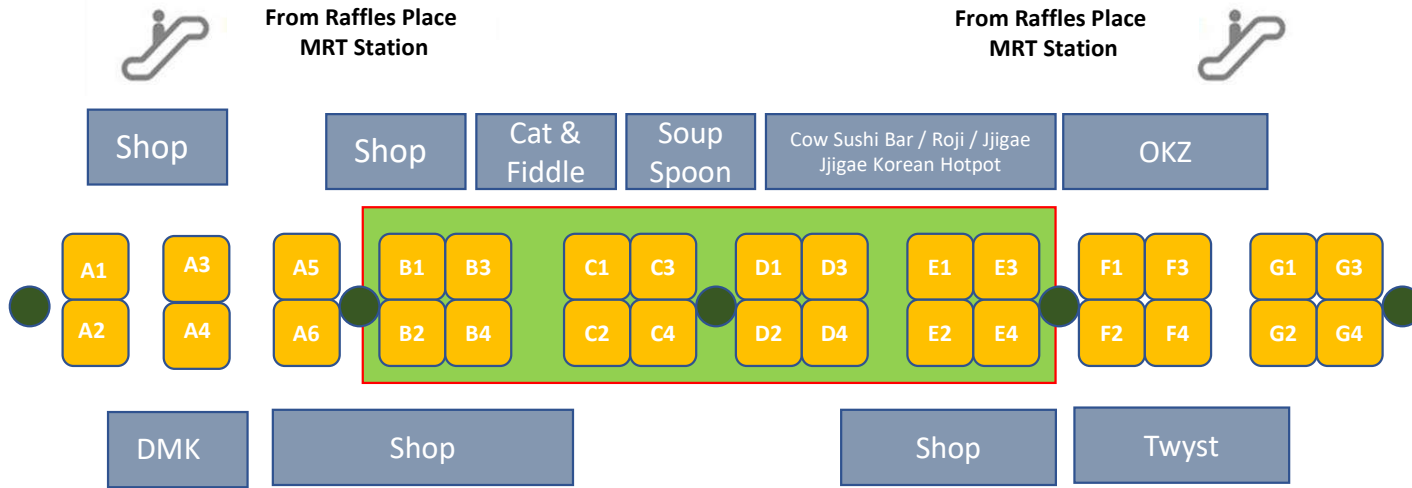

*All rates are subject to GST at the prevailing rate.

Option 2

Event Floor Plan

Raffles Xchange

4m x 4m 

Mon-Fri (per week): \$5,179
 Sat, Sun & Public Holidays (Per Day): \$517

LEGEND  PILLAR  BOOTHS (2m x 2m)  SHOPS

**All rates are subject to GST at the prevailing rate.*

Option 3

Event Floor Plan

Raffles Xchange

16m x 4m 

Mon-Fri (per week): \$22,898
 Sat, Sun & Public Holidays (Per Day): \$2,289

LEGEND  PILLAR  BOOTHS (2m x 2m)  SHOPS

*All rates are subject to GST at the prevailing rate.

Option 4

Event Floor Plan

Raffles Xchange

16m x 2m

Mon-Fri (per week): \$11,449
 Sat, Sun & Public Holidays (Per Day): \$1,144

LEGEND PILLAR BOOTHS (2m x 2m) SHOPS

**All rates are subject to GST at the prevailing rate.*

Option 5

Event Floor Plan

Raffles Xchange

6m x 4m 

Mon-Fri (per week): \$7,360
 Sat, Sun & Public Holidays (Per Day): \$736

LEGEND  PILLAR  BOOTHS (2m x 2m)  SHOPS