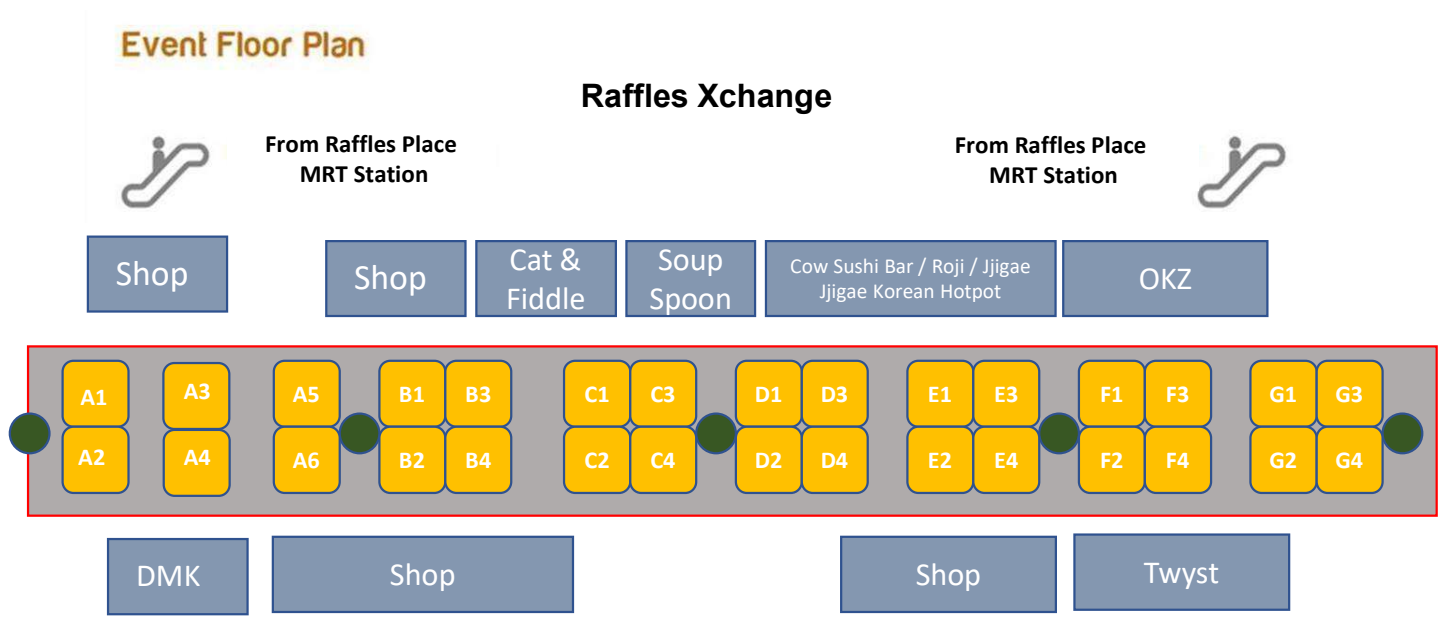

Option 10

Event Floor Plan

Raffles Xchange

16m x 4m 

Mon-Fri (per week): \$19,627
 Sat, Sun & Public Holidays (Per Day): \$1,962

LEGEND  PILLAR  BOOTHS (2m x 2m)  SHOPS

**All rates are subject to GST at the prevailing rate.*

Option 11

Event Floor Plan

Raffles Xchange

10m x 4m 

Mon-Fri (per week): \$12,267
 Sat, Sun & Public Holidays (Per Day): \$1,226

LEGEND  PILLAR  BOOTHS (2m x 2m)  SHOPS

*All rates are subject to GST at the prevailing rate.

Option 12

Event Floor Plan

Raffles Xchange

12m x 4m 

Mon-Fri (per week): \$14,720
 Sat, Sun & Public Holidays (Per Day): \$1,472

LEGEND  PILLAR  BOOTHS (2m x 2m)  SHOPS

*All rates are subject to GST at the prevailing rate.

Option 13

30m x 4m 

Mon-Fri (per week): \$28,623
Sat, Sun & Public Holidays (Per Day): \$2,862

LEGEND

-  PILLAR
-  BOOTHS (2m x 2m)
-  SHOPS

**All rates are subject to GST at the prevailing rate.*