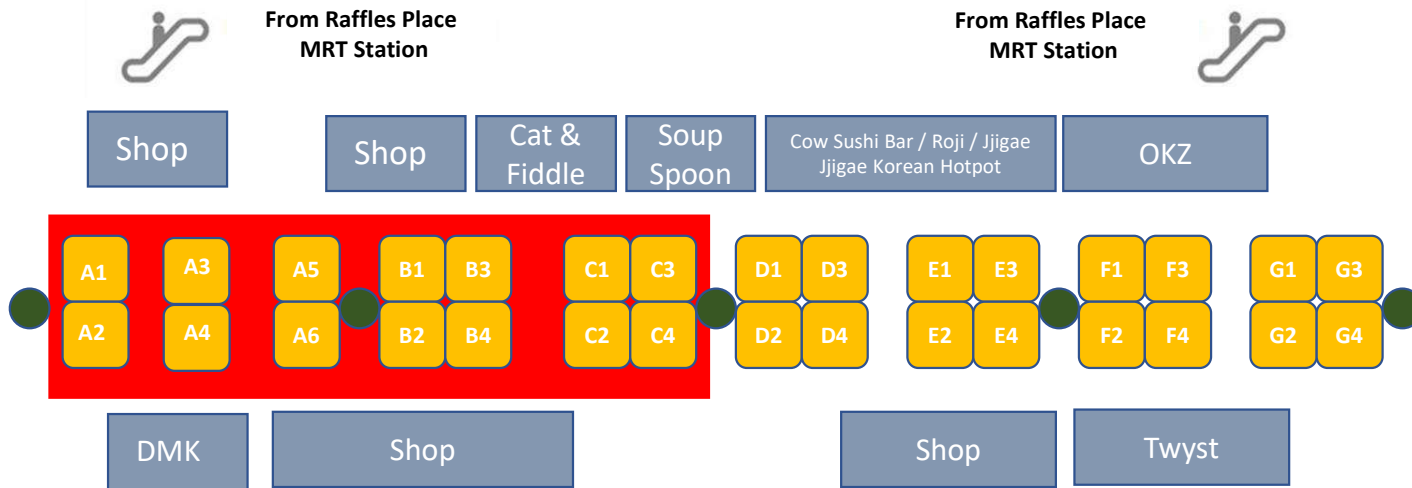

Option 8

Event Floor Plan

Raffles Xchange

24m x 2m

Mon-Fri (per week): \$14,720
 Sat, Sun & Public Holidays (Per Day): \$1,472

LEGEND PILLAR BOOTHS (2m x 2m) SHOPS

**All rates are subject to GST at the prevailing rate.*

Option 9

Event Floor Plan

Raffles Xchange

14m x 4m 

Mon-Fri (per week): \$17,174
 Sat, Sun & Public Holidays (Per Day): \$1,717

LEGEND  PILLAR  BOOTHS (2m x 2m)  SHOPS

*All rates are subject to GST at the prevailing rate.

Option 10

Event Floor Plan

Raffles Xchange

16m x 4m 

Mon-Fri (per week): \$19,627
 Sat, Sun & Public Holidays (Per Day): \$1,962

LEGEND  PILLAR  BOOTHS (2m x 2m)  SHOPS

**All rates are subject to GST at the prevailing rate.*