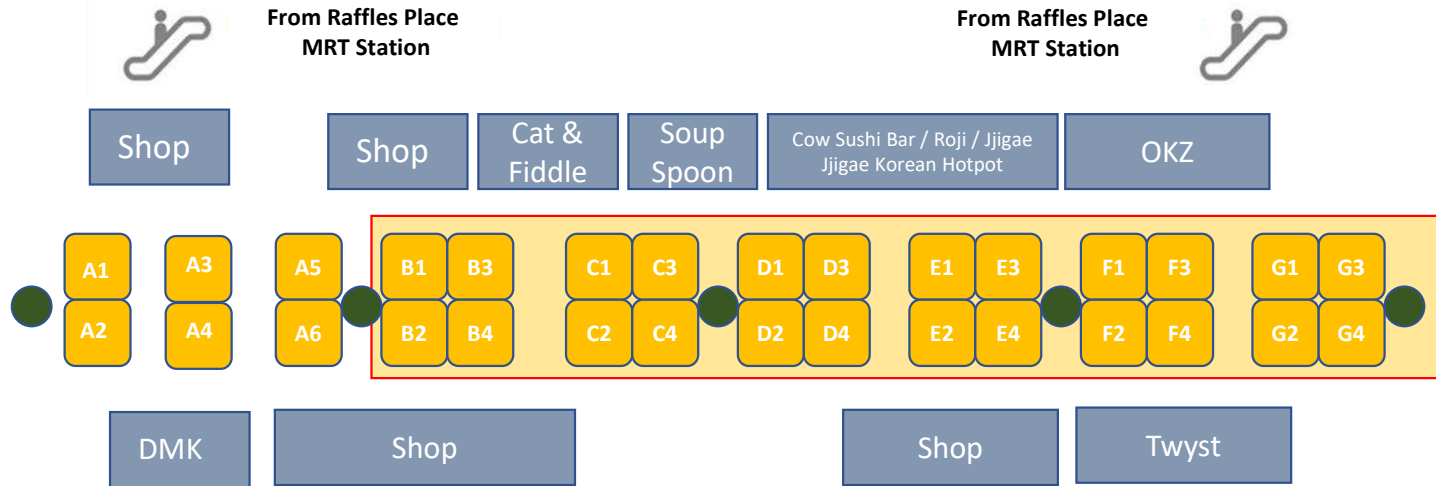

**All rates are subject to GST at the prevailing rate.*

Option 5

Event Floor Plan

Raffles Xchange

6m x 4m 

Mon-Fri (per week): \$7,360
 Sat, Sun & Public Holidays (Per Day): \$736

LEGEND  PILLAR  BOOTHS (2m x 2m)  SHOPS

**All rates are subject to GST at the prevailing rate.*

Option 6

Event Floor Plan

Raffles Xchange

24m x 4m 

Mon-Fri (per week): \$29,441
 Sat, Sun & Public Holidays (Per Day): \$2,944

LEGEND  PILLAR  BOOTHS (2m x 2m)  SHOPS