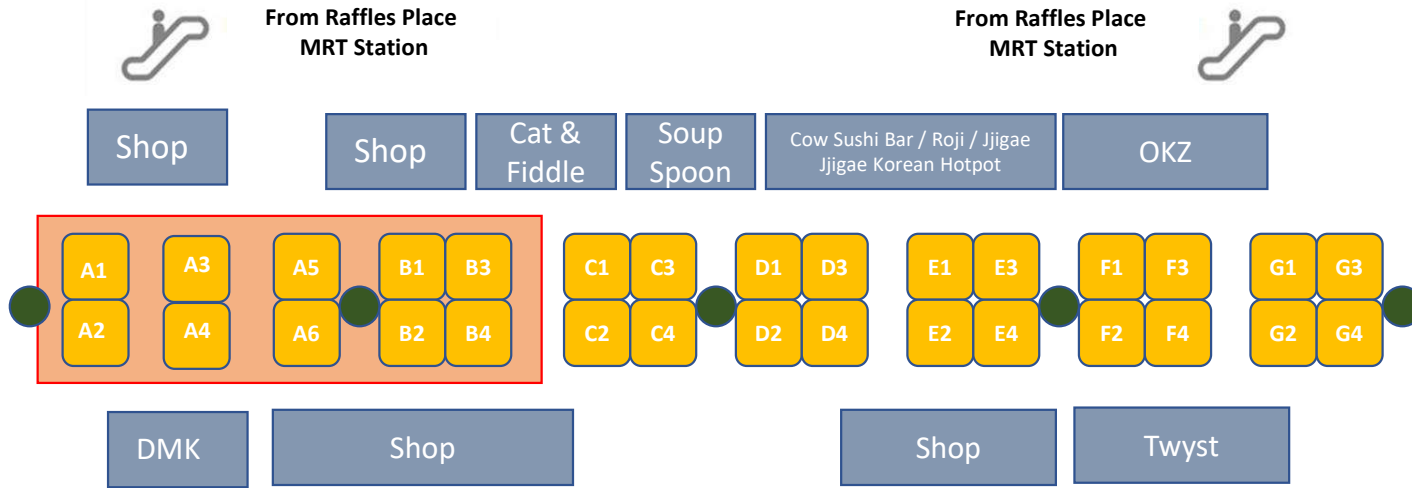

Option 9

Event Floor Plan

Raffles Xchange

14m x 4m 

Mon-Fri (per week): \$17,174
 Sat, Sun & Public Holidays (Per Day): \$1,717

LEGEND  PILLAR  BOOTHS (2m x 2m)  SHOPS

*All rates are subject to GST at the prevailing rate.

Option 10

Event Floor Plan

Raffles Xchange

16m x 4m 

Mon-Fri (per week): \$19,627
 Sat, Sun & Public Holidays (Per Day): \$1,962

LEGEND  PILLAR  BOOTHS (2m x 2m)  SHOPS

**All rates are subject to GST at the prevailing rate.*

Option 11

Event Floor Plan

Raffles Xchange

10m x 4m 

Mon-Fri (per week): \$12,267
 Sat, Sun & Public Holidays (Per Day): \$1,226

LEGEND  PILLAR  BOOTHS (2m x 2m)  SHOPS

*All rates are subject to GST at the prevailing rate.

Option 12

Event Floor Plan

Raffles Xchange

12m x 4m 

Mon-Fri (per week): \$14,720
 Sat, Sun & Public Holidays (Per Day): \$1,472

LEGEND  PILLAR  BOOTHS (2m x 2m)  SHOPS

*All rates are subject to GST at the prevailing rate.