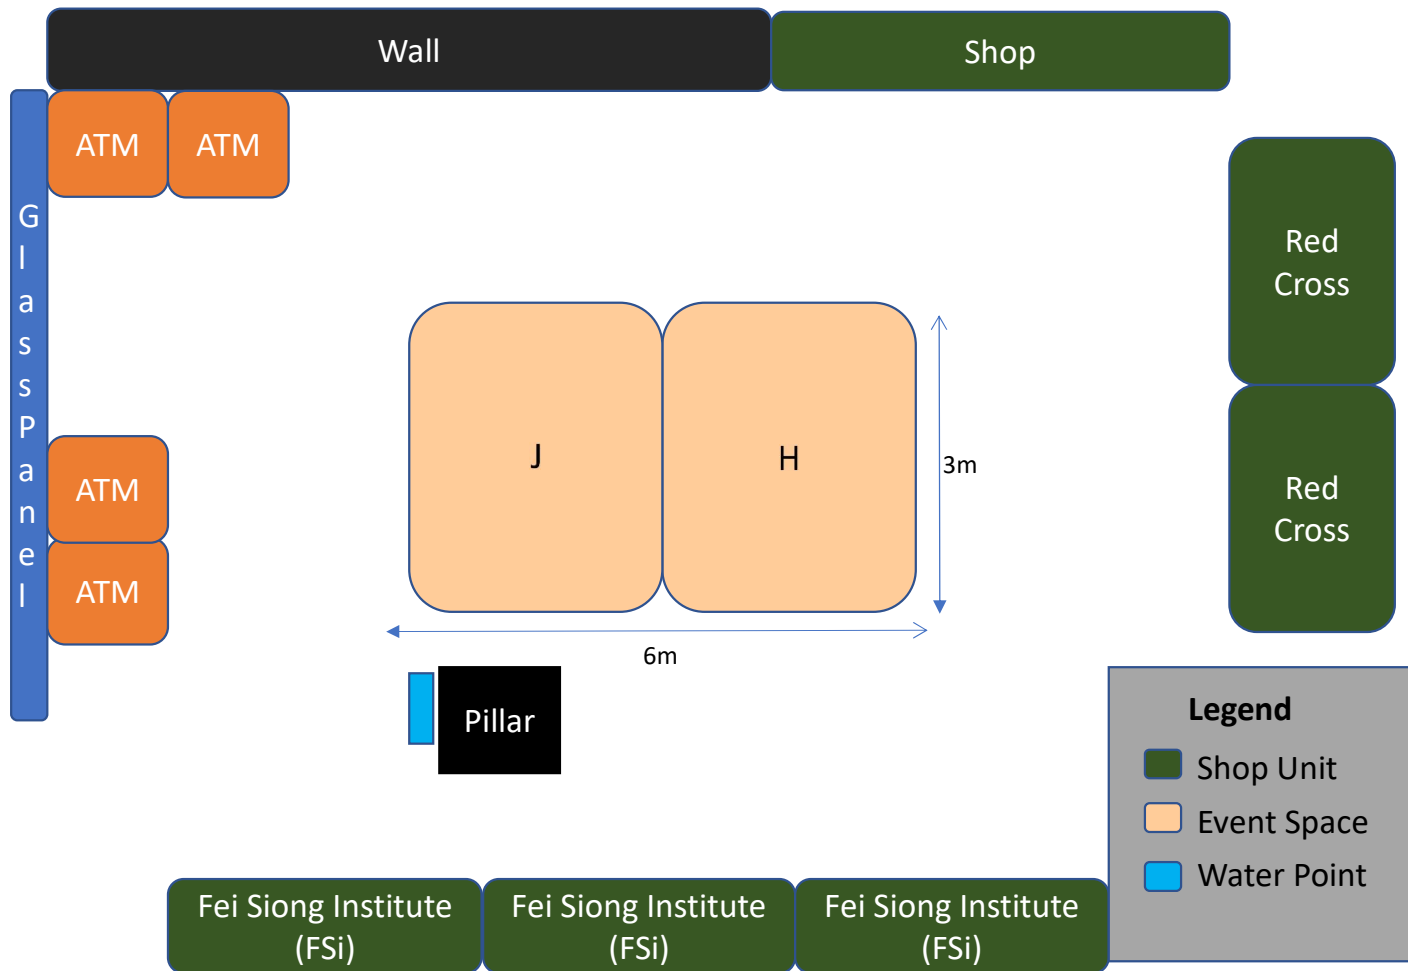

Tanjong Pagar MRT (Basement 1)

*Not drawn to scale

Tanjong Pagar MRT (Basement 1)

Tanjong Pagar Xchange – Rental Rates

Plot	Dimension	Rental	
		Mon-Fri (per week):	Sat, Sun & Public Holidays (Per Day):
A	3m by 3m	\$589	\$59
B	3m by 3m	\$589	\$59
C	3m by 2m	\$393	\$39
G	1m by 2m	\$327	\$33
H	3m by 3m	\$589	\$59
J	3m by 3m	\$589	\$59

**All rates are subject to GST at the prevailing rate.*