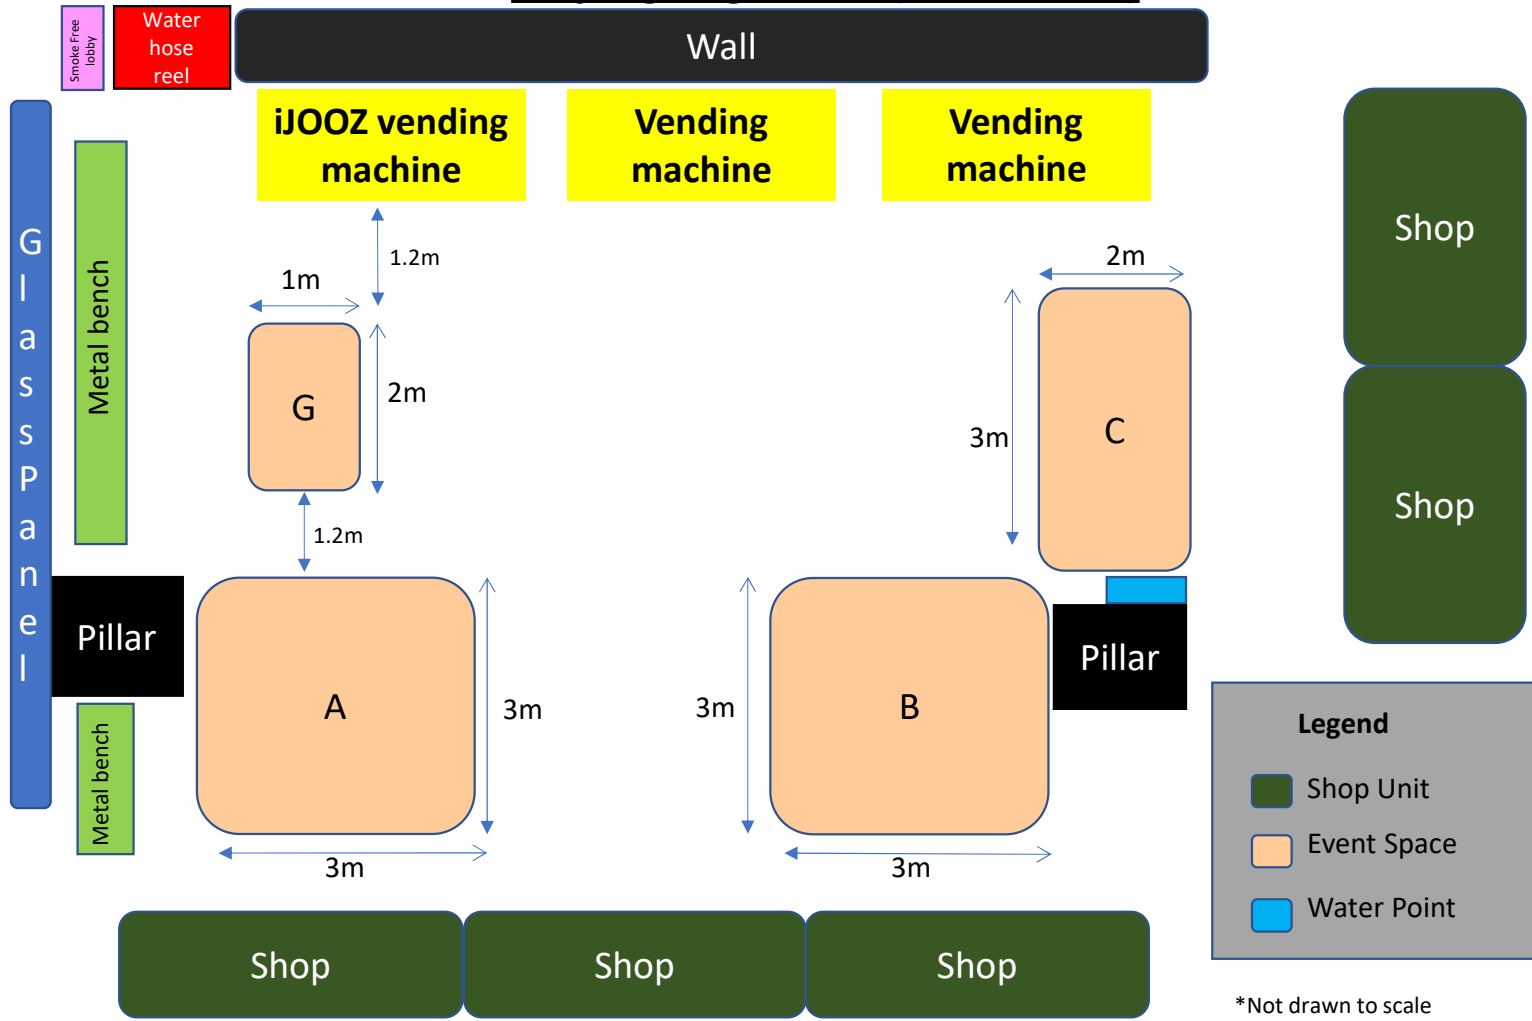

Tanjong Pagar MRT (Basement 1)

*Not drawn to scale

Tanjong Pagar MRT (Basement 1)

Tanjong Pagar Xchange – Rental Rates

Plot	Dimension	Rental	
		Mon-Fri (per week):	Sat, Sun & Public Holidays (Per Day):
A	3m by 3m	\$589	\$59
B	3m by 3m	\$589	\$59
C	3m by 2m	\$393	\$39
G	1m by 2m	\$327	\$33
H	3m by 3m	\$589	\$59
J	3m by 3m	\$589	\$59