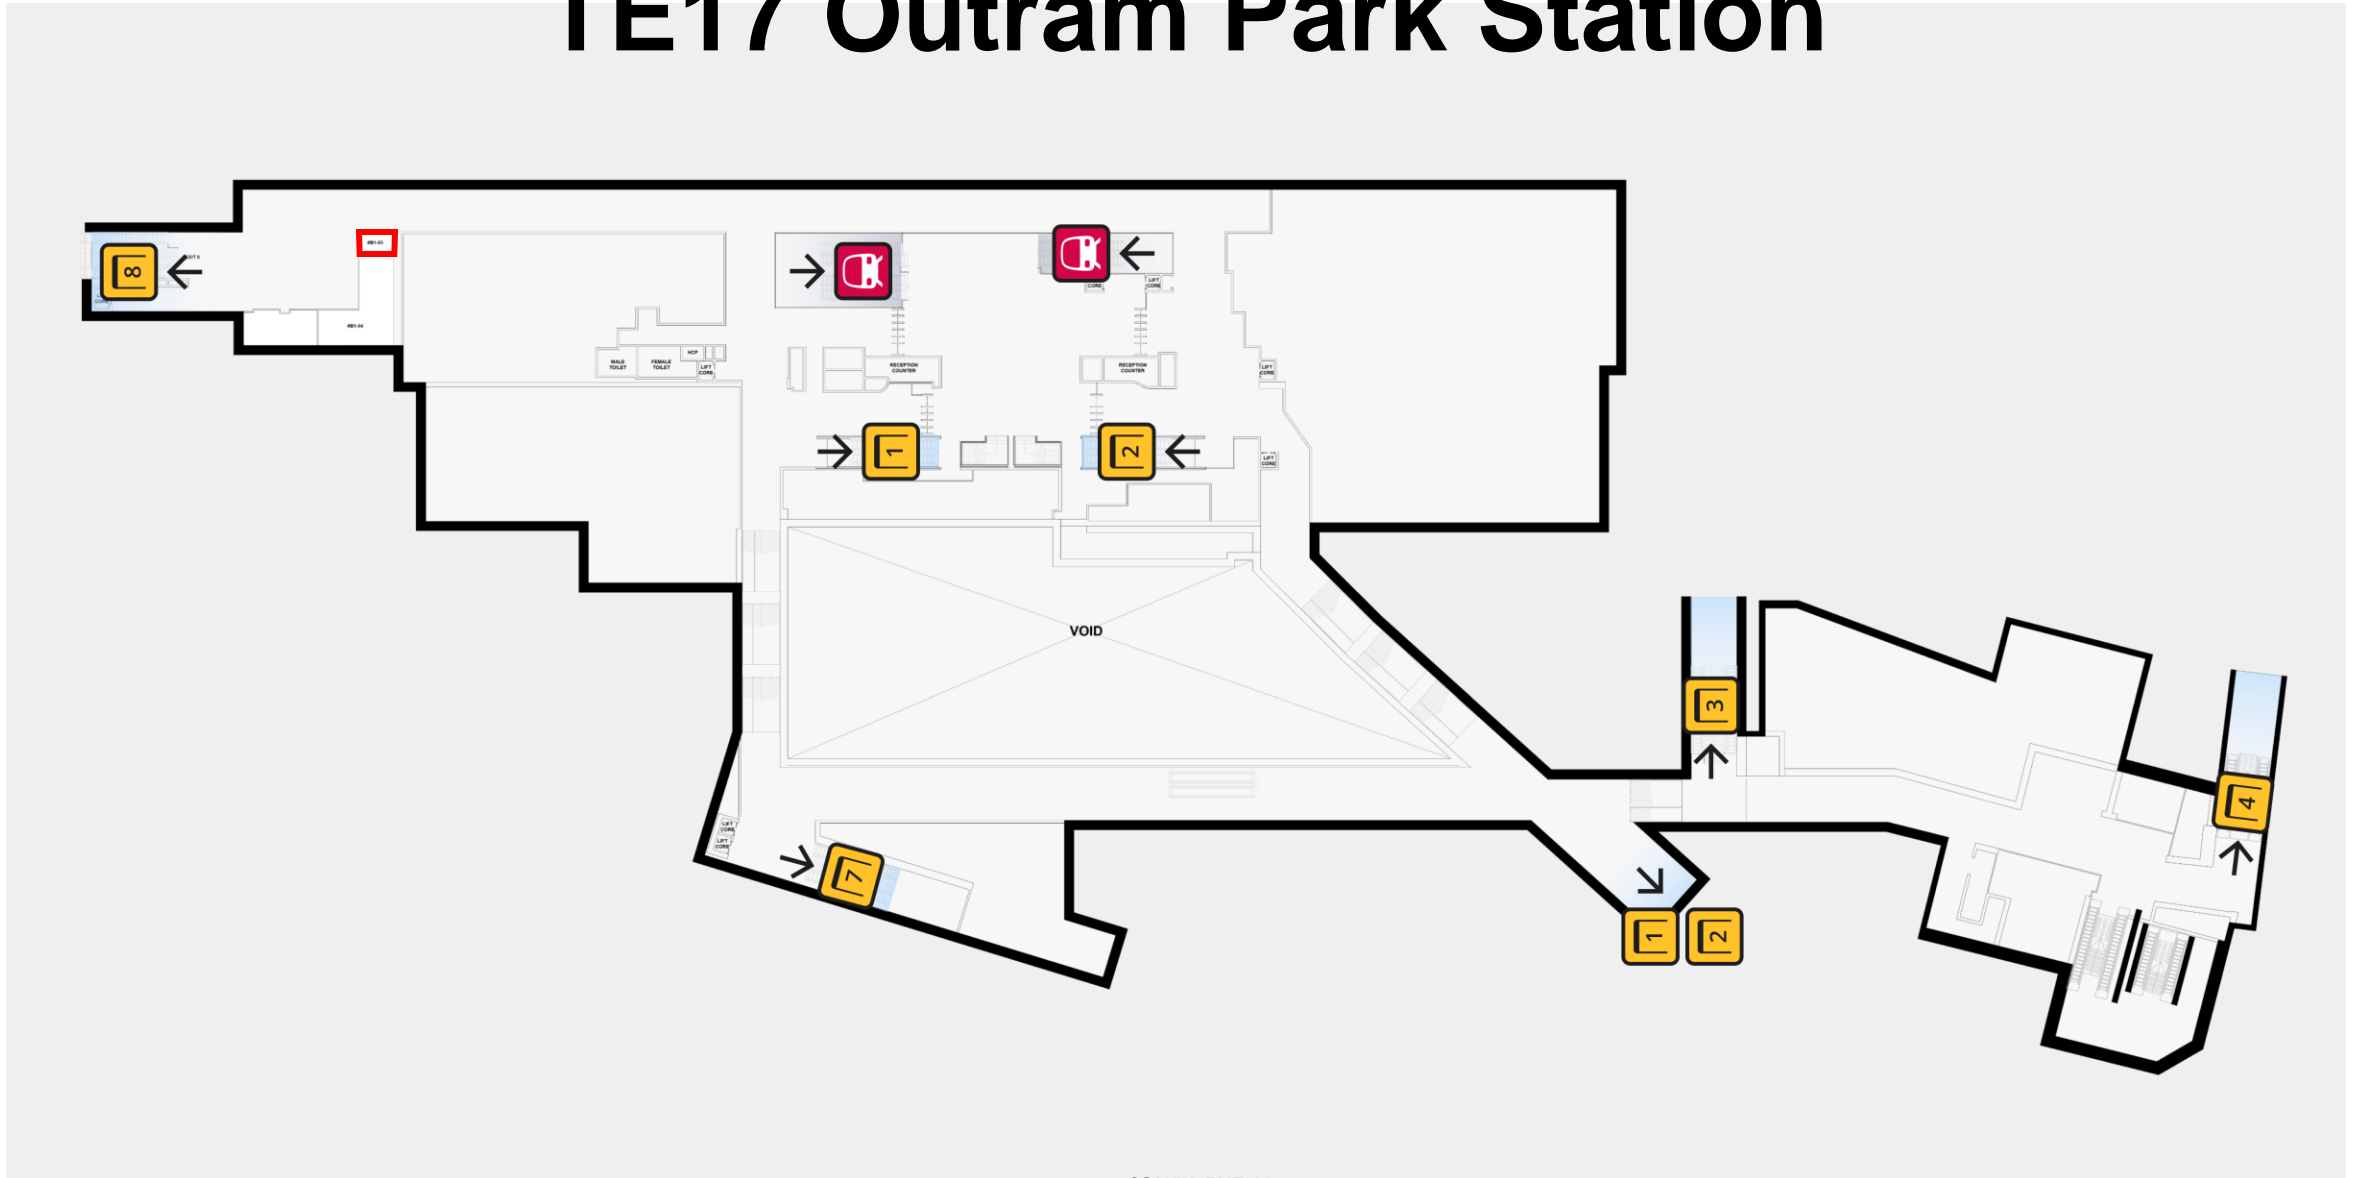

TE17 Outram Park Station

CONFIDENTIAL

All information contained in this presentation is private and confidential and subject to change. No part of this proposal shall be reproduced for any purposes without the permission of Stellar Lifestyle Pte Ltd. While reasonable care has been taken in preparing the marketing kit, Stellar Lifestyle Pte Ltd does not warrant the accuracy of the information and shall not be held liable for any inaccuracy or discrepancy. Perspectives and visuals are artist's impression only and shall not be regarded as representation of fact.