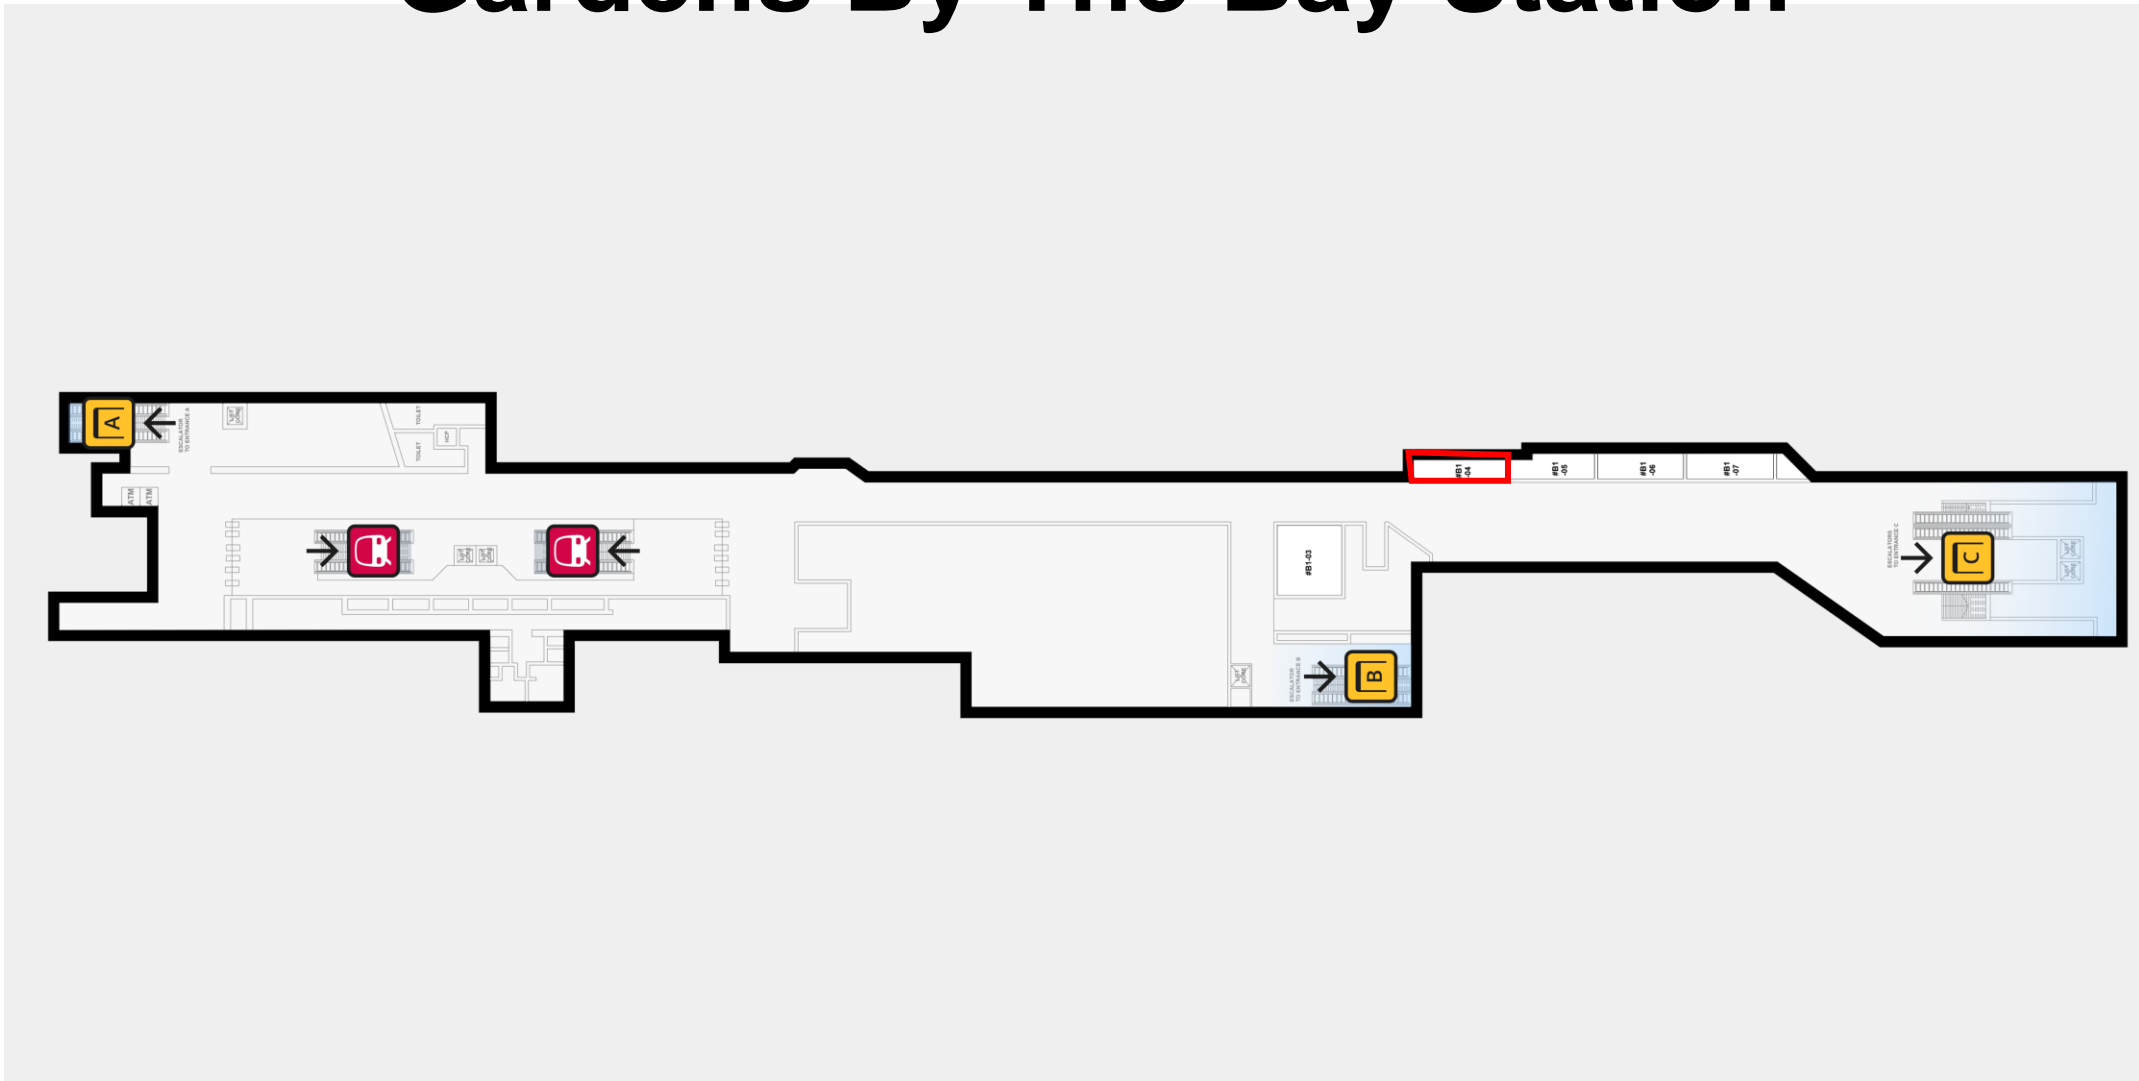

Gardens By The Bay Station

CONFIDENTIAL

All information contained in this presentation is private and confidential and subject to change. No part of this proposal shall be reproduced for any purposes without the permission of Stellar Lifestyle Pte Ltd. While reasonable care has been taken in preparing the marketing kit, Stellar Lifestyle Pte Ltd does not warrant the accuracy of the information and shall not be held liable for any inaccuracy or discrepancy. Perspectives and visuals are artist's impression only and shall not be regarded as representation of fact.