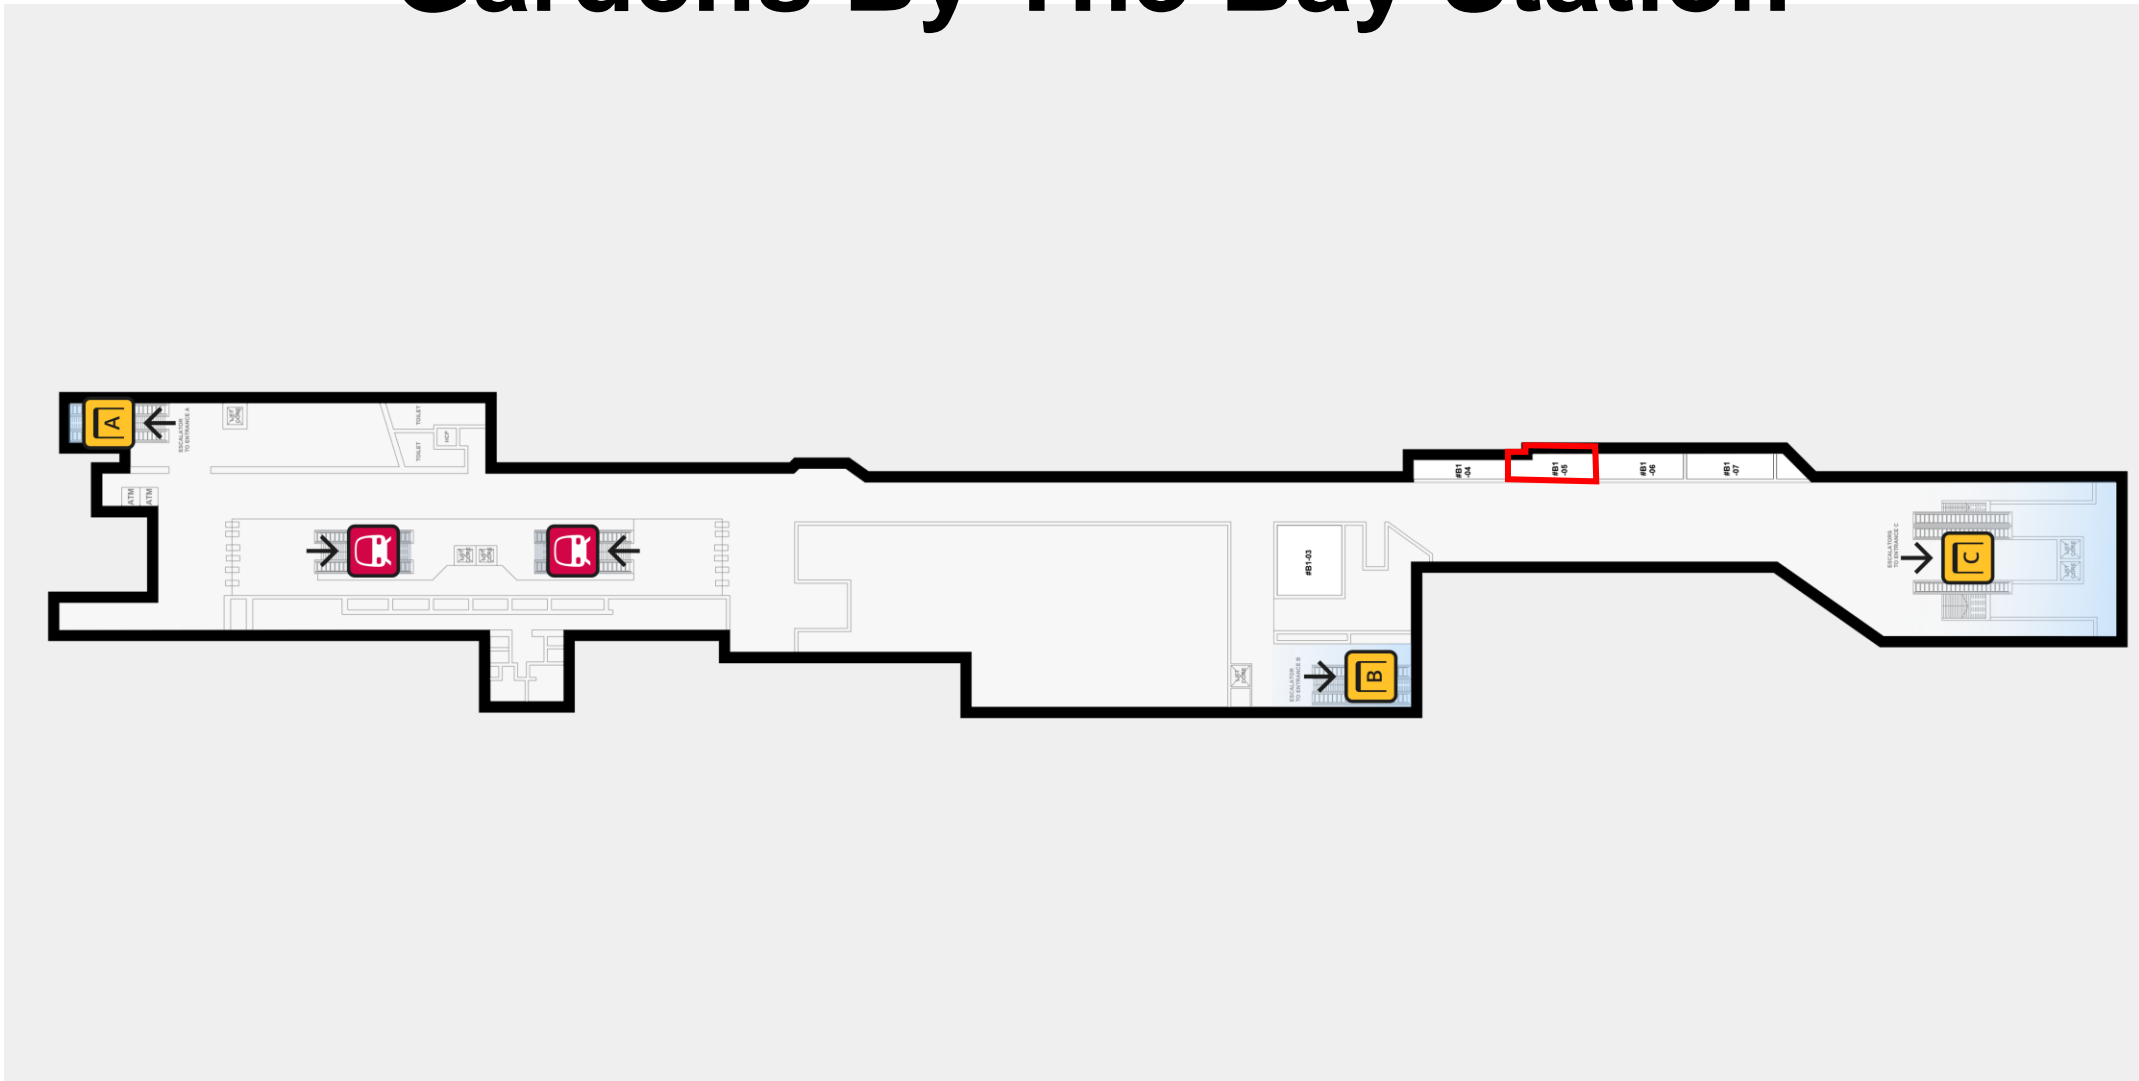

Gardens By The Bay Station

CONFIDENTIAL

All information contained in this presentation is private and confidential and subject to change. No part of this proposal shall be reproduced for any purposes without the permission of Stellar Lifestyle Pte Ltd. While reasonable care has been taken in preparing the marketing kit, Stellar Lifestyle Pte Ltd does not warrant the accuracy of the information and shall not be held liable for any inaccuracy or discrepancy. Perspectives and visuals are artist's impression only and shall not be regarded as representation of fact.