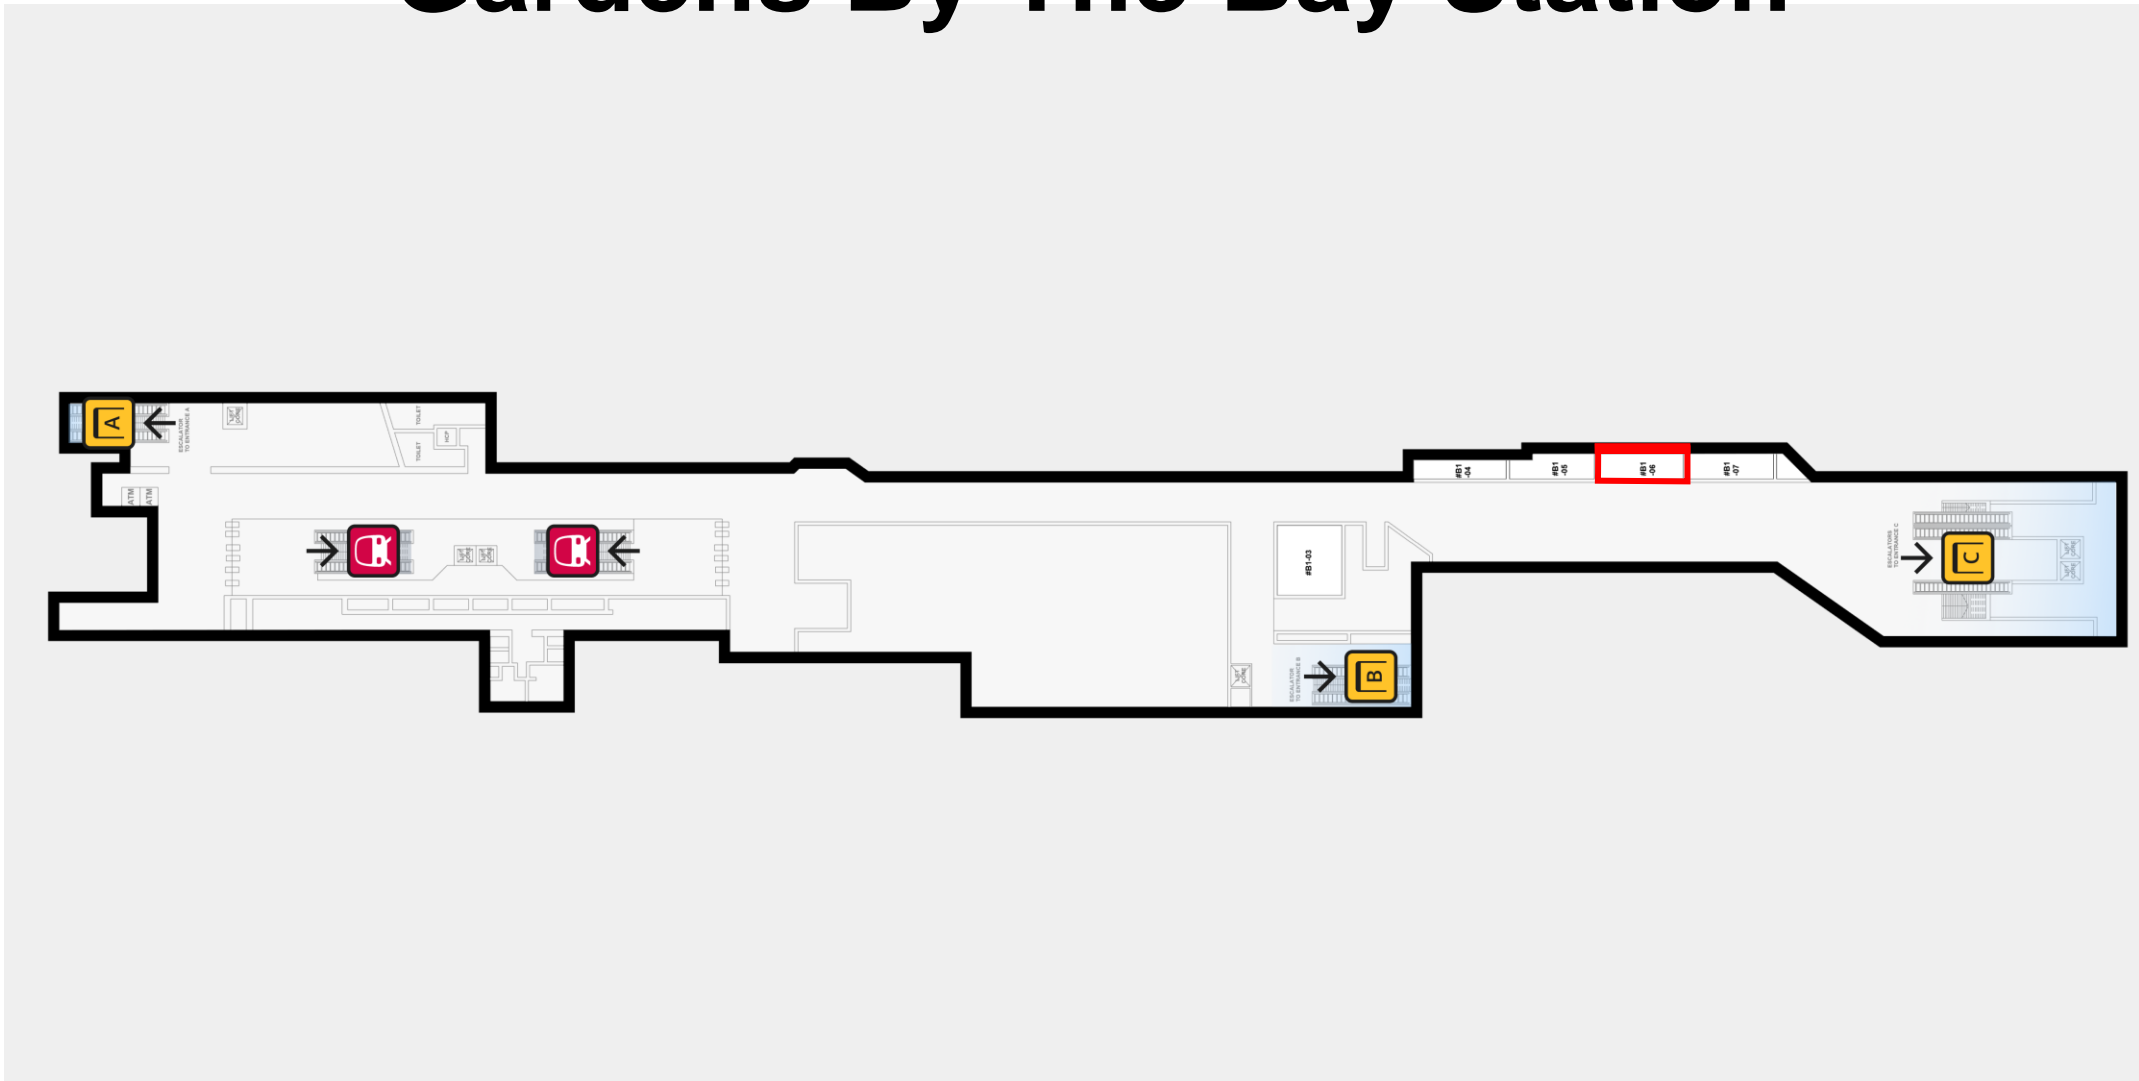

Gardens By The Bay Station

CONFIDENTIAL

All information contained in this presentation is private and confidential and subject to change. No part of this proposal shall be reproduced for any purposes without the permission of Stellar Lifestyle Pte Ltd. While reasonable care has been taken in preparing the marketing kit, Stellar Lifestyle Pte Ltd does not warrant the accuracy of the information and shall not be held liable for any inaccuracy or discrepancy. Perspectives and visuals are artist's impression only and shall not be regarded as representation of fact.