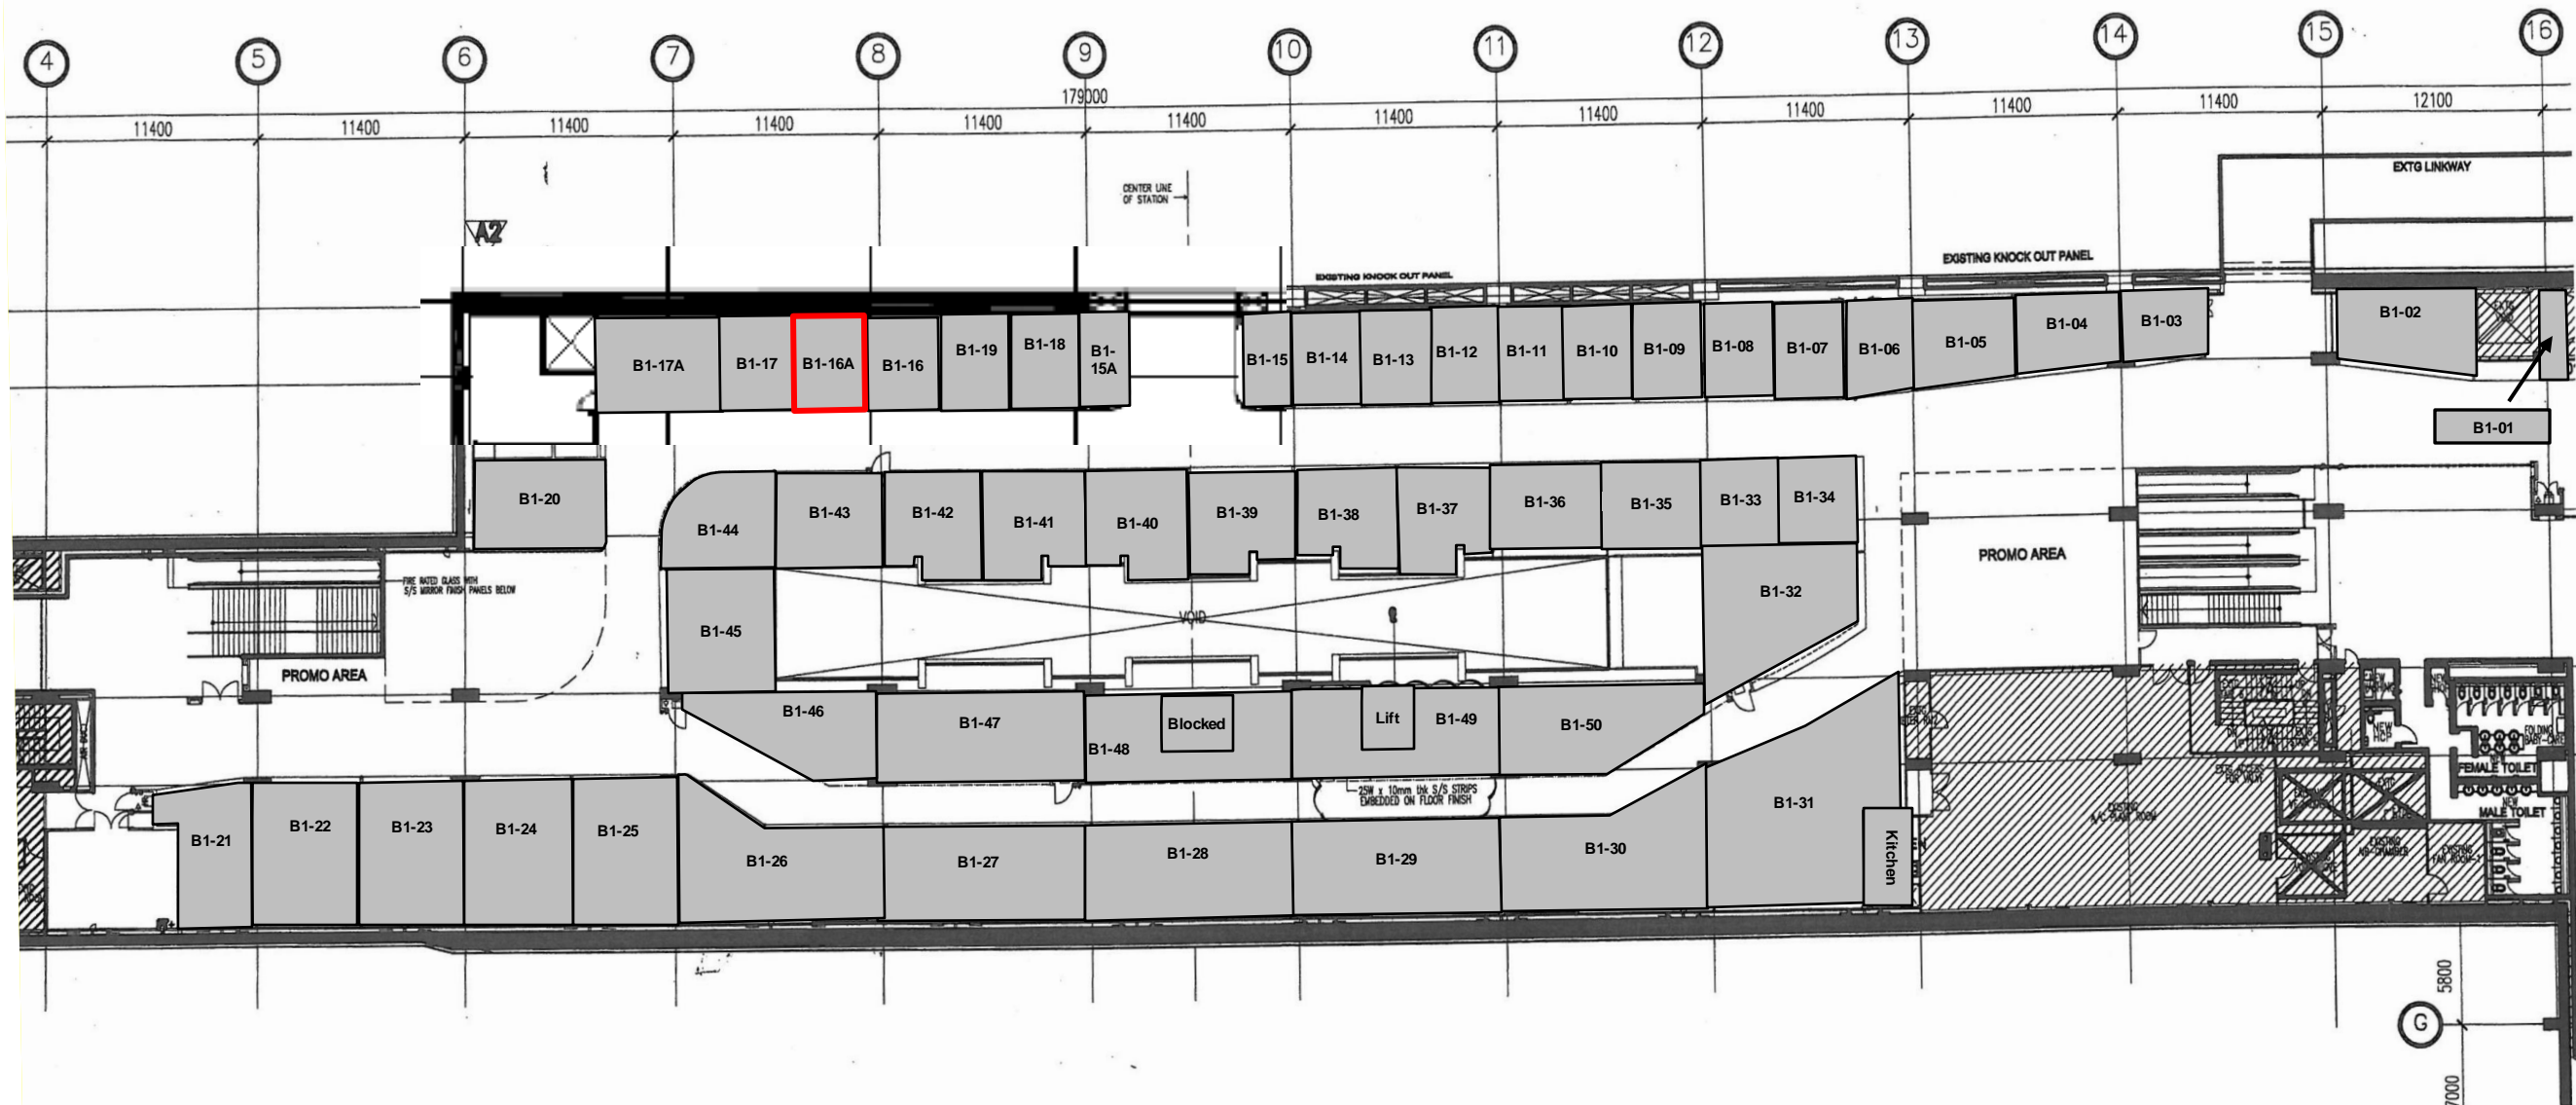

Tanjong Pagar Xchange

1 BASEMENT 1 - CONCOURSE LEVEL
SHOP UNIT LIST WITH FLOOR AREA
SCALE 1:300m

Confidential