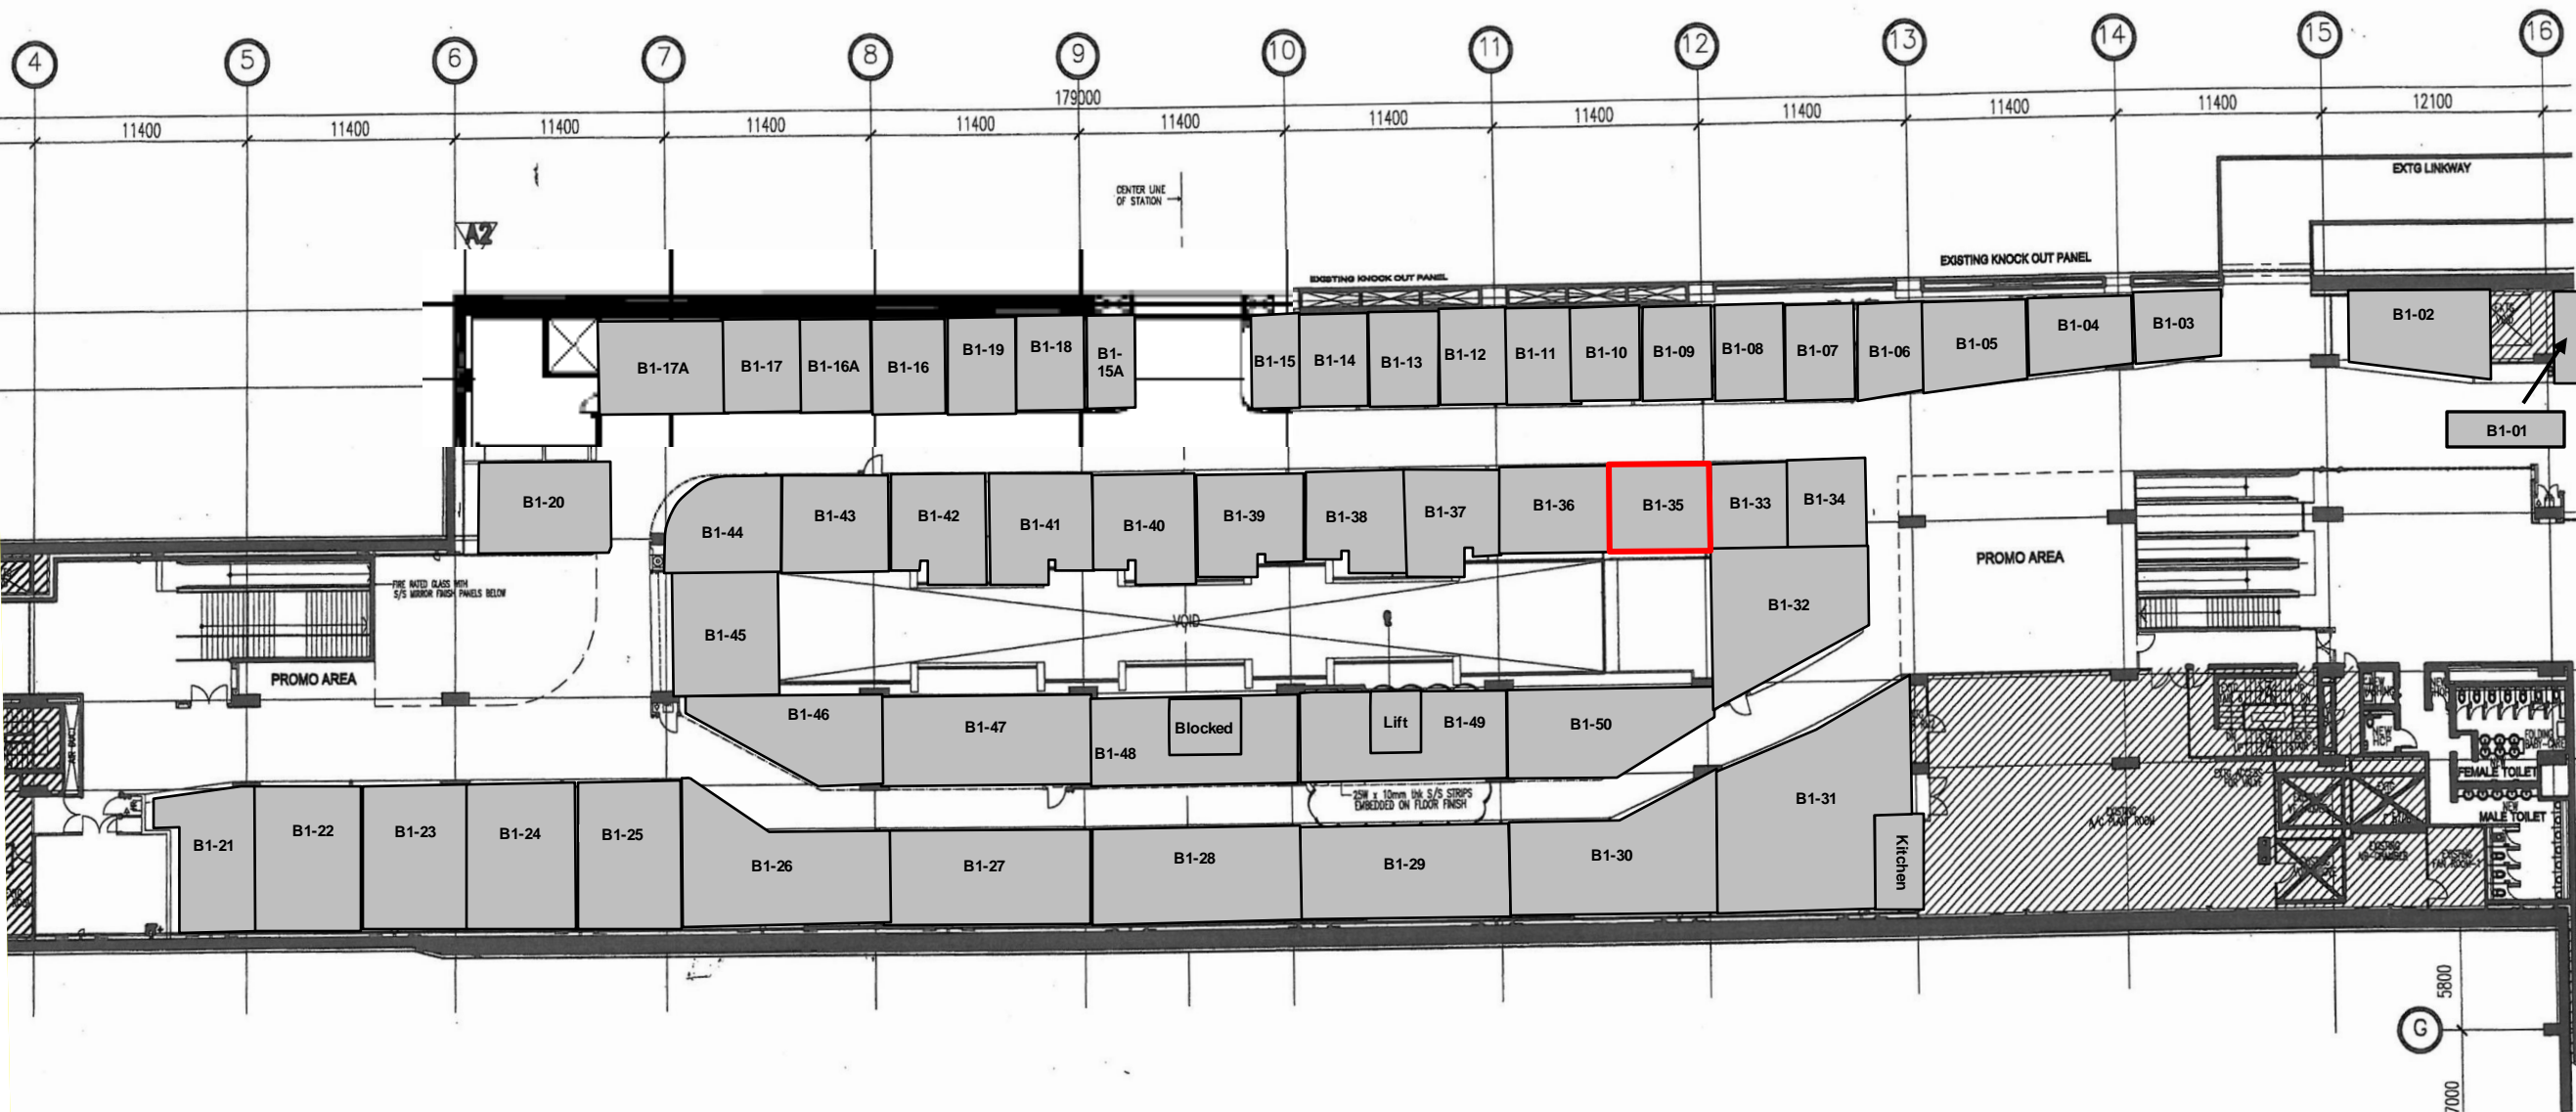

Tanjong Pagar Xchange

1 BASEMENT 1 - CONCOURSE LEVEL
SHOP UNIT LIST WITH FLOOR AREA
SCALE 1:300m

Confidential