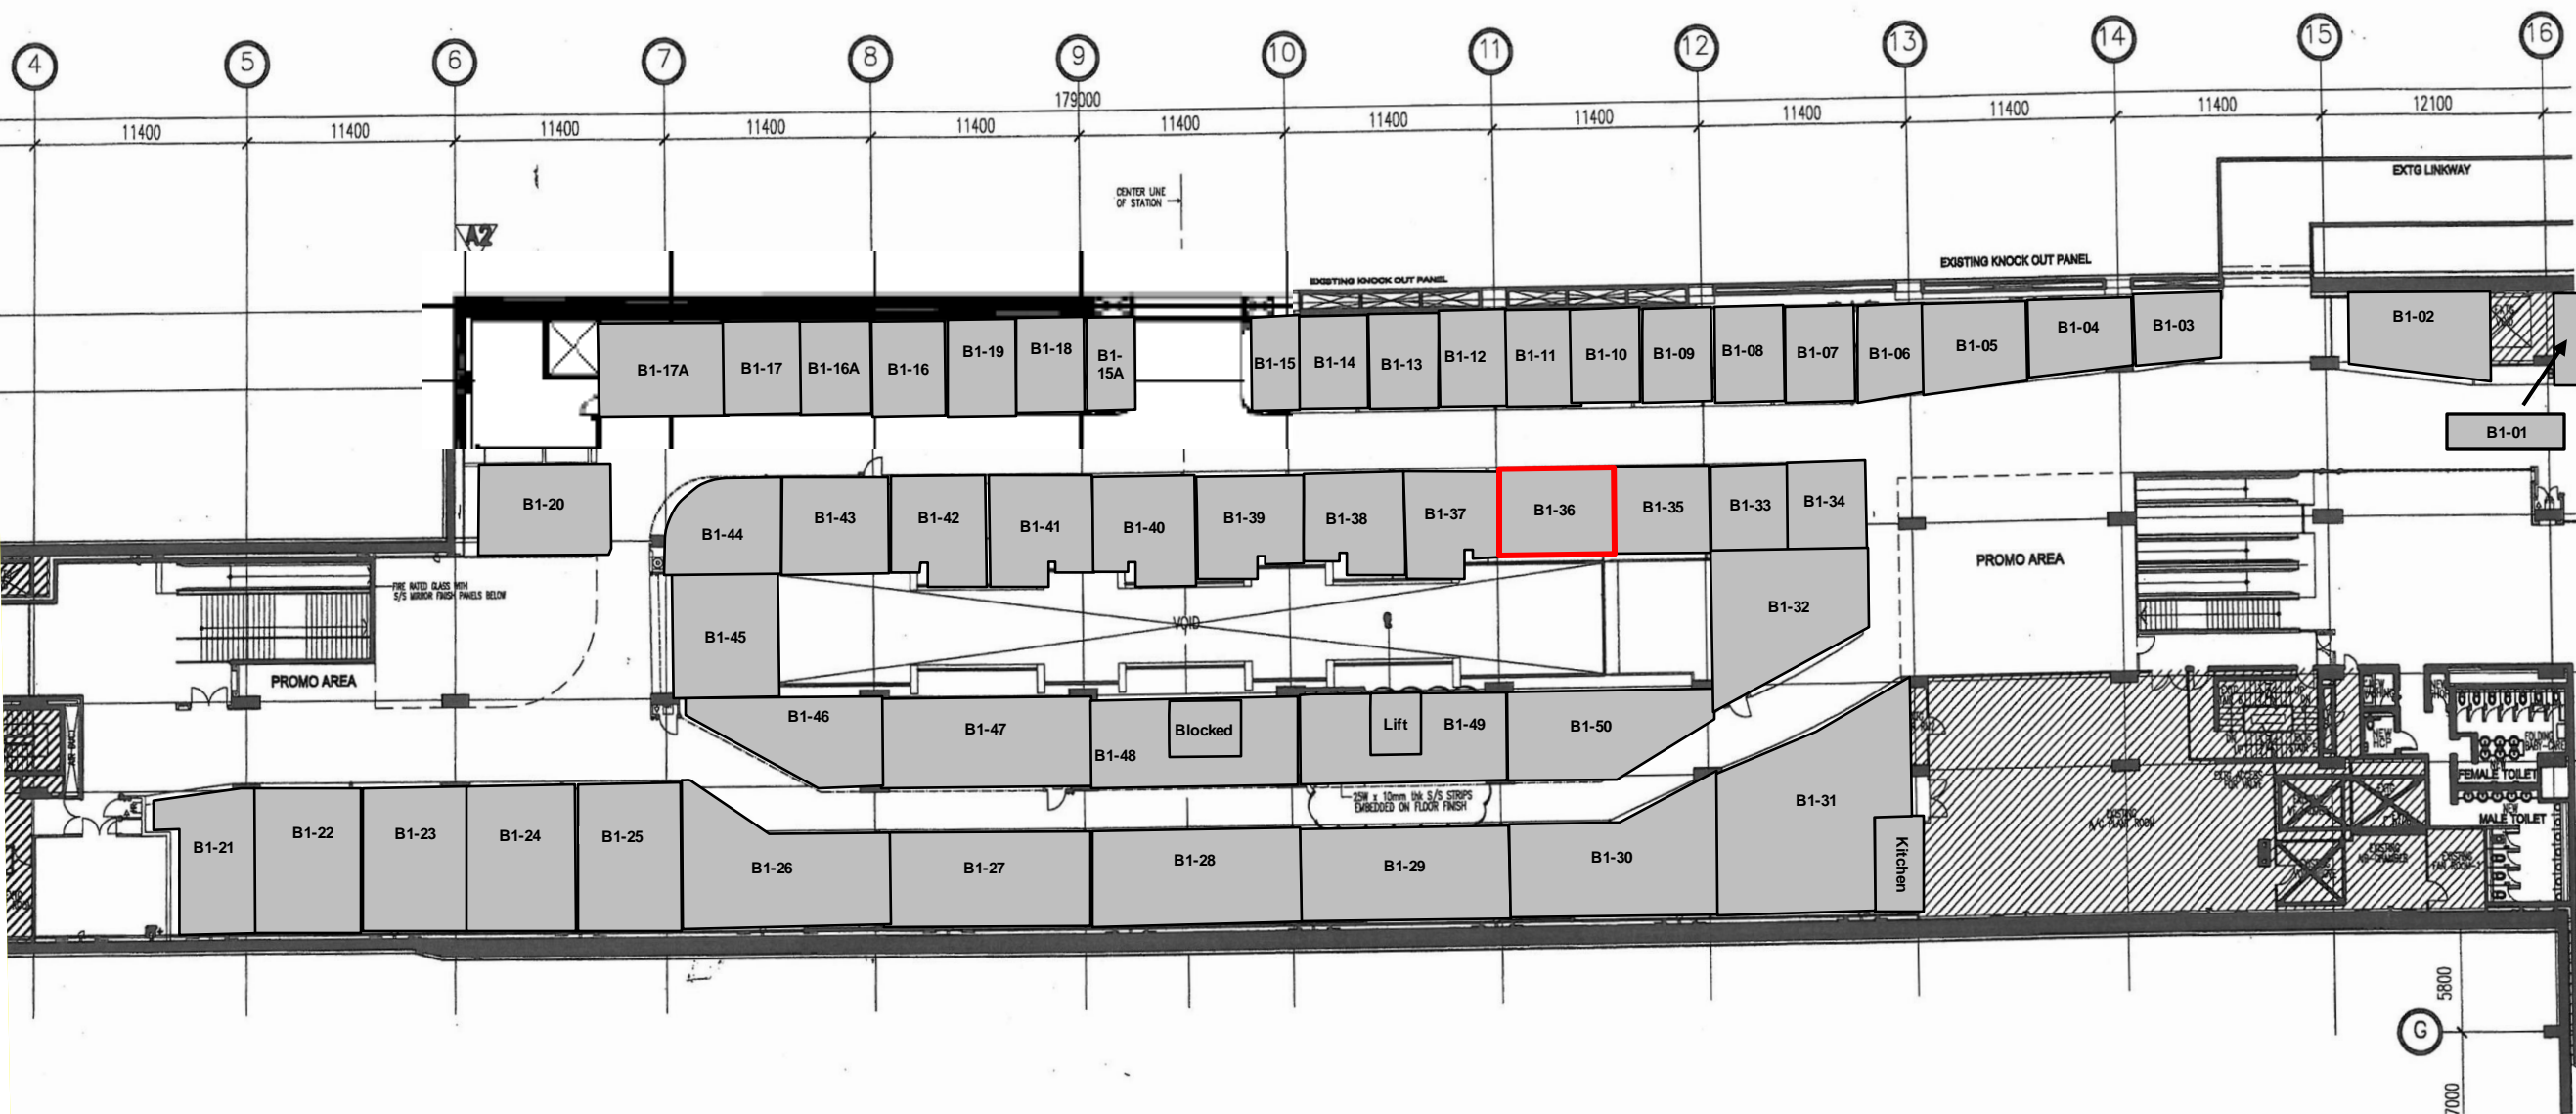

# Tanjong Pagar Xchange

1 BASEMENT 1 - CONCOURSE LEVEL  
SHOP UNIT LIST WITH FLOOR AREA  
SCALE 1:300m

Confidential